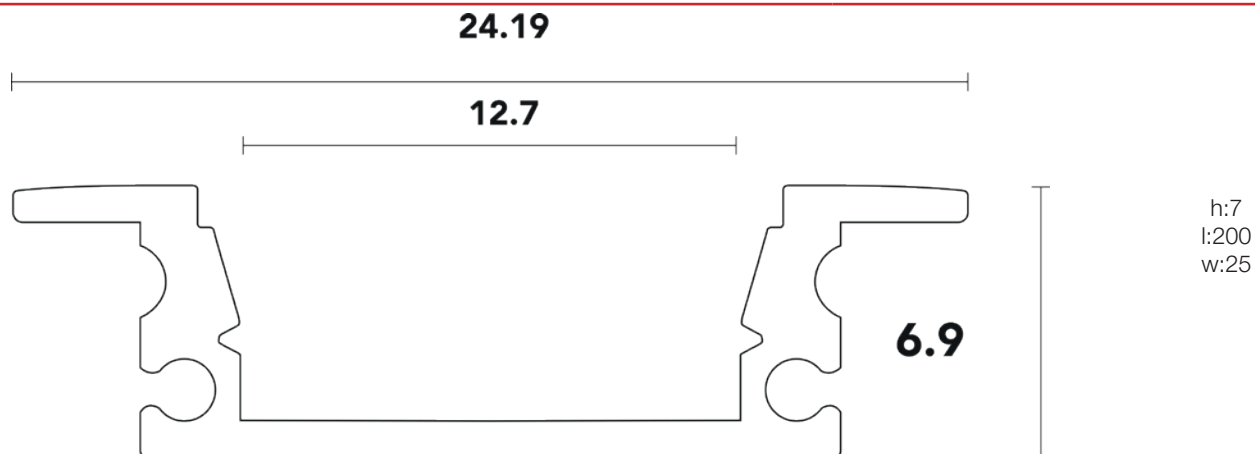

Dimensiones e Instalación. *Dimensions & Installation*

Instalación. *Installation*

Empotrado. *Recessed*

Lugar de Instalación. *Installation place*

Techo,Pared,Suelo. *Roof,Wall,Floor*

En caso de rotura. *In case of breakage:* www.roblan.com

Última actualización: 2022-05-13 11:47:27 UTC+0000

Sujeto a cambios sin previo aviso. Utilizar datos más recientes.

Last updated: 2022-05-13 11:47:27 UTC+0000

Subject to change without notice. Use the most recent data.