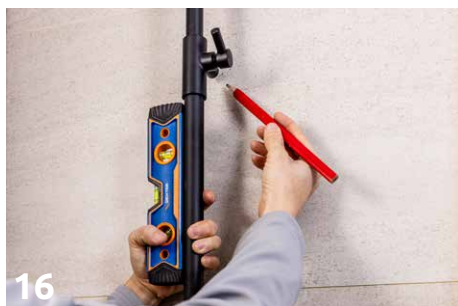

INSTRUCTIONS

STROHM

INCA PRO

REF: 2723802AN

INSTRUCTIONS

STROHM

INSTRUCTIONS

STROMM