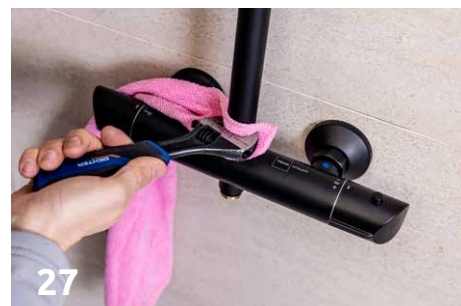

INSTRUCTIONS

STROHM

INCA PRO

REF: 2723802AN

INSTRUCTIONS

STROHM

INSTRUCTIONS

STROMM