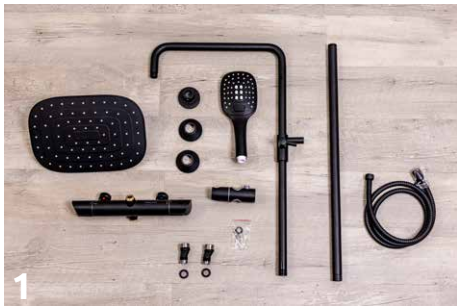

INSTRUCTIONS

STROHM

INCA PRO

REF: 2723802AN

INSTRUCTIONS

STROHM

INSTRUCTIONS

STROMM