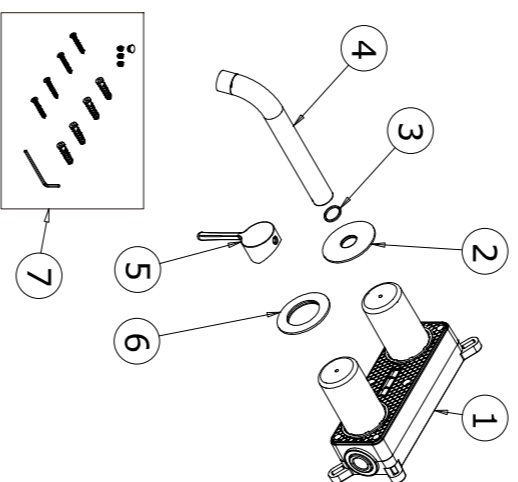

Installation