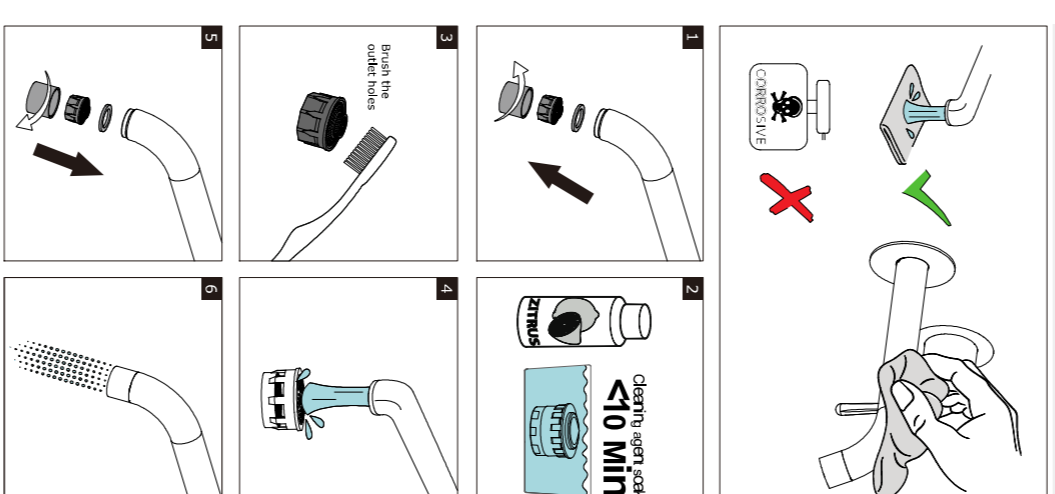

CLEANING MAINTENANCE