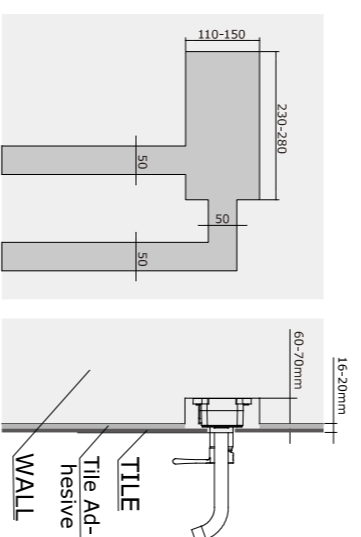

Refer to the diagram below for the wall drilling dimensions.