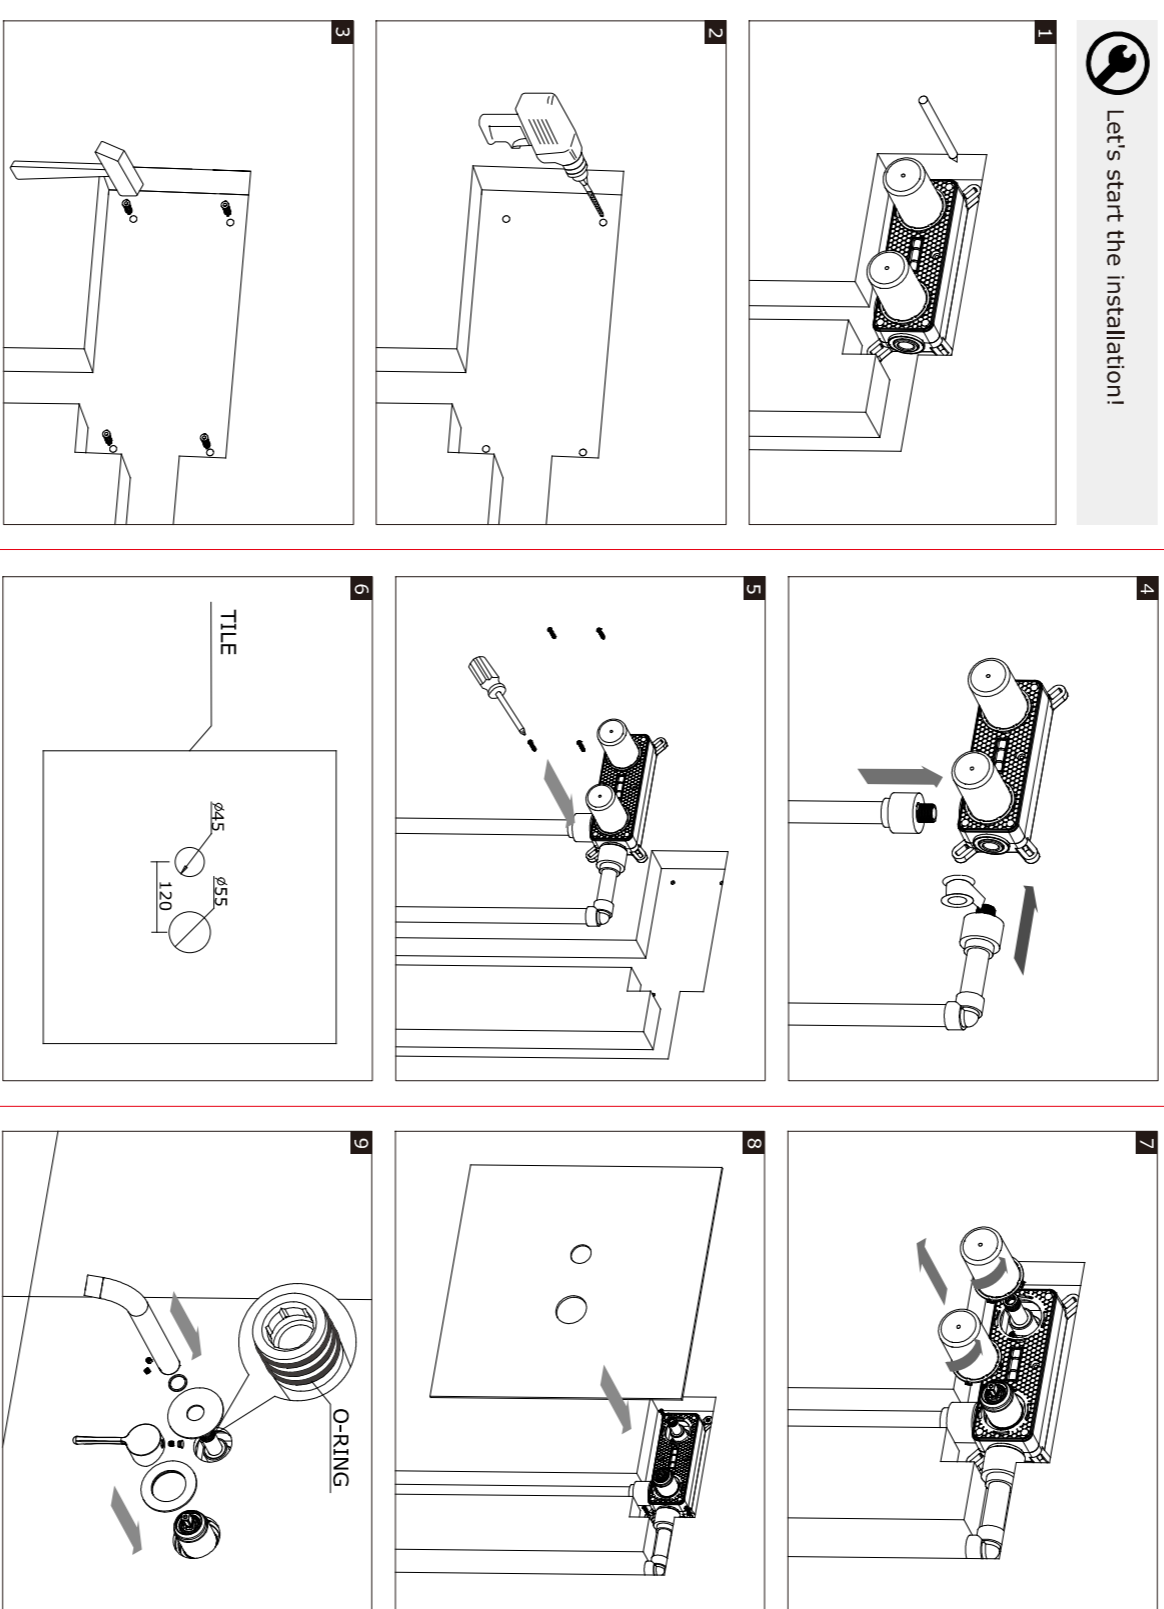

7	Screw kit	1
6	Faceplate	1
5	Handle	1
4	Spout	1
3	Wear Ring	1
2	Faceplate Body with easy box	1
1	NO. NAME	QTY

Refer to the diagram below for the wall drilling dimensions.

ⓘ Pre-installation preparation: open the inlet valve and empty the waterway of debris until the water runs clear.

Let's start the installation!