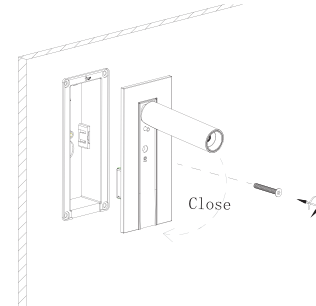

LED 4,5W 2700K

This product contains a light source of energy efficiency class F

Parts

1

Recessed installation 2

3

4

5

6

Surface installation 2

3

4

5

6

When the luminaire reaches its end of life, take it to the nearest clean point.
Recicle la luminaria en el punto verde cuando ésta llegue al final de su vida útil.