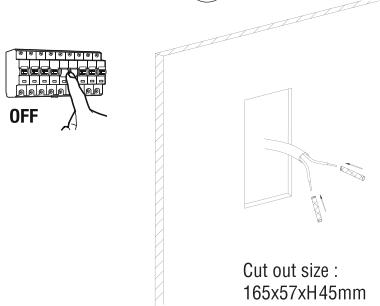

LED 4,5W 2700K

This product contains a light source of energy efficiency class F

Parts

1

Recessed installation 2

3

4

5

6

Surface installation 2

3

4

5

6

When the luminaire reaches its end of life, take it to the nearest clean point.
Recicle la luminaria en el punto verde cuando ésta llegue al final de su vida útil.