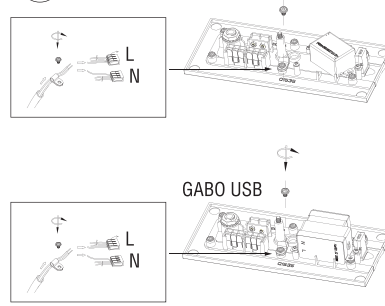

LED 4,5W 2700K

This product contains a light source of energy efficiency class F

Parts

1

Recessed installation 2

3

4

5

6

Surface installation 2

3

4

5

6

When the luminaire reaches its end of life, take it to the nearest clean point.
Recicle la luminaria en el punto verde cuando ésta llegue al final de su vida útil.