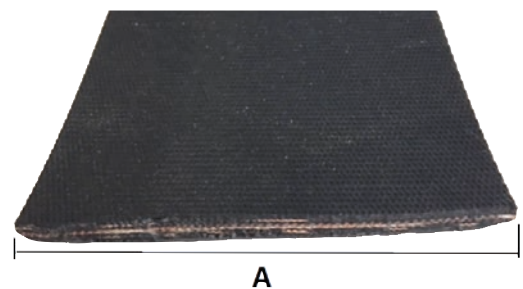

www.ama.it

Coil Belt with Bossage Surface

Belt with bossage surface,
width 246mm,
length 25mt

TECHNICAL FEATURES:

N°3 sheets; Thickness 6mm roughly;
Working load 75N/CM;
Breaking load 430N/CM;
Stretching 1,5%

Ref. AMA 93984

Description	Notes
Ref.	93984
A	246 mm
Length	25 mt
Thickness	6 mm

AMA S.p.A. accessori macchine agricole - Via Puccini, 28 - 42018 San Martino in Rio, RE (Italy)
Tel. +39 0522 6369 - Fax +39 0522 695753 - www.ama.it - ama@ama.it