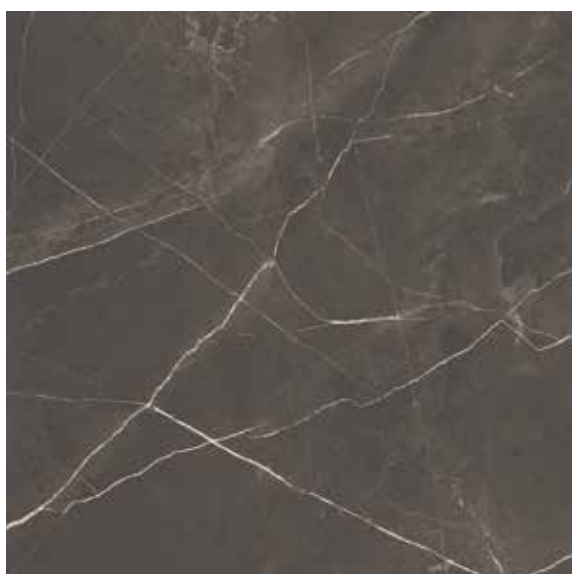

# BLACK JACK

75x75 / 30"x30"

M

BLACK JACK MATT RECT.  
75X75 / 30"X30" **T03/M** - PEI III

\*

BLACK JACK POLISHED RECT.  
75X75 / 30"X30" **T38/M** - PEI III

BLACK JACK POLISHED RECT. 75X75