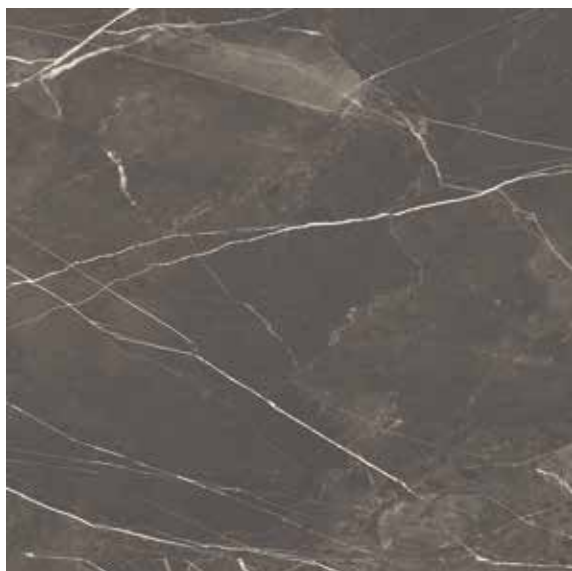

# BLACK JACK

75x75 / 30"x30"

M

BLACK JACK MATT RECT.  
75X75 / 30"X30" **T03/M** - PEI III

\*

BLACK JACK POLISHED RECT.  
75X75 / 30"X30" **T38/M** - PEI III

BLACK JACK POLISHED RECT. 75X75