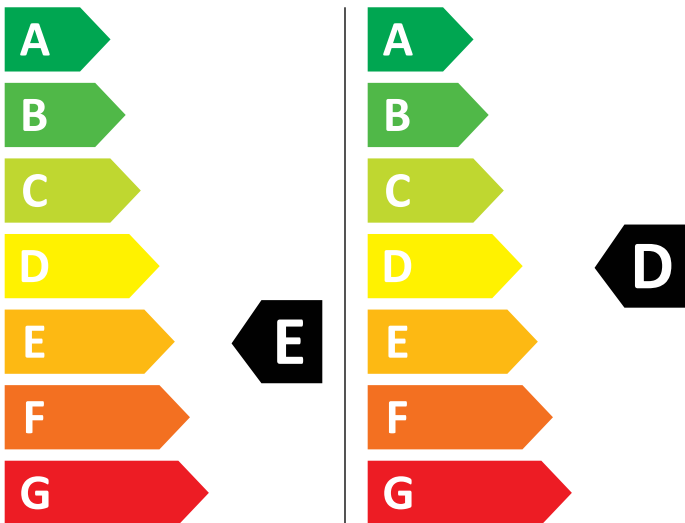

# ENERG

Electrolux

EW7W3866OF 914606403

💧 266 kWh/100

💧 73 kWh/100

4,0 kg

8,0 kg

60 L