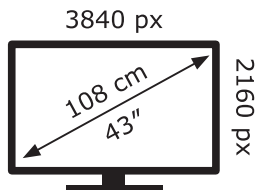

ENERG ⚡

LG Electronics

43UQ75006LF

54 kWh/1000h

ABCDEF**G**

80 kWh/1000h

2019/2013