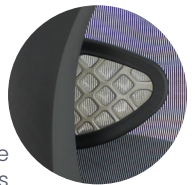

Comfortable Breathable Elastomeric Mesh Back

Multi-Directional Elastomeric flocked mesh alternates support providing maximum comfort.

Adjustable Arms

The G7's sleek ULTRA Arms have a space-saving design that gives you the agility you need in your gaming space.

Comfortable Contoured Seat

The minimally-contoured BodyBilt seat fits 90% of seated gamers and provides more surface area for contact.

High Back Design for Greater Shoulder Support

Sleek design allows freedom of motion. As you recline or reach, the frame doesn't impede or hit the worker's arm or shoulder.

Aircell Lumbar

Never before in a chair, the G7's Air Cell Technology lumbar support allows for both compression and support of the lower back. It perfectly balances airflow and a glove-like fit to ensure premium ergonomic comfort.