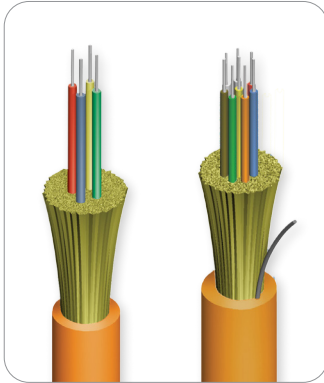

Manufacturer:
AFL

Product Name:
AFL 24 Fiber CPC Plenum 62.5 MM - 2 Units

Manufacturer Part Number:
CP0246551001

▶ [Click here for more details on the AFL 24 Fiber CPC Plenum 62.5 MM - 2 Units](#)

QUAD-link and Circular Premise Cable

QUAD-Link and single unit Circular Premise Cable designs allow for excellent packaging density, flexibility, and ease of routing. Buffered to 900 μm, these cables can be directly terminated into connectors in loaded panels or in communications closets.

Features

- Fiber counts 4-24
- Buffered to 900 μm
- Mixed fiber designs available

Applications

- Connectorized communications cables with both send-and-receive and send-and-receive backup in a single unit
- Routing between communications closets and equipment rooms
- Intra-building backbones