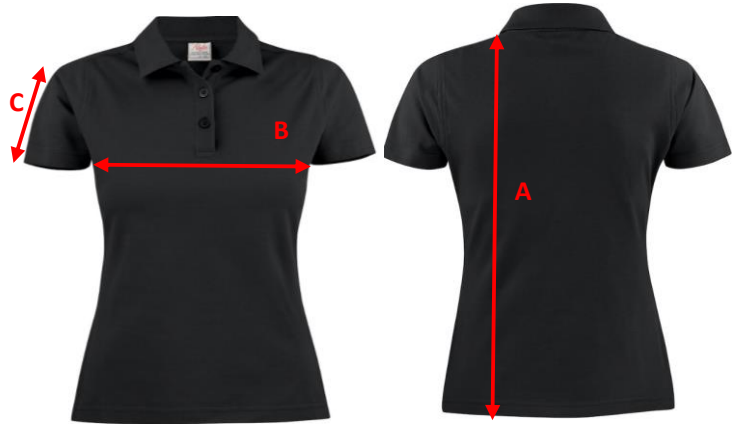

PRINTER
2265023

Printer

Surf Light Polo Pique Women

Description

Shaped ladies piqué shirt with side vents, flat knit collar and three buttons at front placket.

Composition

100% cotton (120 grey mel. 85% cotton/15% viscose)

Gender: Women

Weight: 180 g/m²

Measurements:

Size

XS-XXL (100, 900: XS-3XL)

Colors

White
(100)

Grey
Melange
(120)

Red
(400)

Navy
(600)

Dark Navy
(616)

Ocean Blue
(632)

Fresh Green
(728)

Black
(900)

Steel Grey
(935)

Care Instructions

Certifications

OEKO-TEX

Printer
ACTIVE WEAR

SIZE CHART

Brand: PRINTER ACTIVE WEAR
Style: 2265023 SURF LIGHT LADY

	XS	S	M	L	XL	XXL	3XL
A) body length from shoulder point	62	64	66	68	70	72	74
B) 1/2 chest width	45	47	49	51	54	57	60
c) sleeve length	17	18	19	20	21	22	23