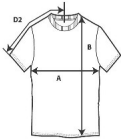

SPECIFICATIONS

Centimeters	Tol+/-	XS	S	M	L	XL
Chest (A)	2.540	40.640	43.180	45.720	48.260	50.800
Length from HPS (B)	2.540	53.340	57.150	60.960	63.500	67.310
Sleeve length (Center back) (D2)	1.905	33.655	36.195	38.735	41.275	43.815
Inches	Tol+/-	XS	S	M	L	XL
Chest (A)	1.000	16.000	17.000	18.000	19.000	20.000
Length from HPS (B)	1.000	21.000	22.500	24.000	25.000	26.500
Sleeve length (Center back) (D2)	0.750	13.250	14.250	15.250	16.250	17.250