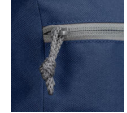

Sport Daypack

Description

- One main compartment
- Padded backside
- Padded, adjustable shoulderstraps
- Single carrying handle
- Front pocket with zipper
- Reflected details on front
- Volume 9 liters

Product Information

600D Polyester/PU Backing

SBS Zippers

Gender: Accessories

Measurements: 23x12x40 cm

Size

No Size

Colors

Yellow
(253)