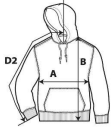

**SPECIFICATIONS**

Centimeters	Tot+/-	S	M	L	XL	2XL	3XL	4XL	5XL
<b>Chest (A)</b>	2.540	50.800	55.880	60.960	66.040	71.120	76.200	81.280	86.360
<b>Length from HPS (B)</b>	2.540	68.580	71.120	73.660	76.200	78.740	81.280	83.820	86.360
<b>Sleeve length (Center back) (D2)</b>	2.540	85.090	87.630	90.170	92.710	95.250	97.790	100.330	102.870