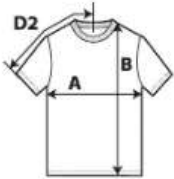

Narrow width, rib collar

Small size tab off center of back neck

Taped neck and shoulders for comfort and durability

Modern classic fit, side seamed body

Black: Black size tab with white lettering (neck) and black Joker label (side seam)

White: White size tab with black lettering (neck) and white Joker (side seam)

Companion style: 3000, 3000B

Proud member of the U.S. Cotton Trust Protocol

Gildan partners with Better Cotton to improve cotton farming globally

**Made With Respect**

**Country of Origin**  
**Case Packs**

Bangladesh  
XS - 2XL      72 PIECES  
3XL            36 PIECES  
4XL - 5XL    12 PIECES

**Colours**  
**SKU's**

2  
18

**SPECIFICATIONS**

Centimeters	Tot+/-	XS	S	M	L	XL	2XL	3XL	4XL	5XL
<b>Chest (A)</b>	2.540	40.640	45.720	50.800	55.880	60.960	66.040	71.120	76.200	81.280
<b>Length from HPS (B)</b>	2.540	68.580	71.120	73.660	76.200	78.740	81.280	83.820	86.360	88.900
<b>Sleeve length (Center back) (D2)</b>	1.905	35.243	38.418	41.910	45.720	49.530	53.340	56.833	60.008	63.500
Inches	Tot+/-	XS	S	M	L	XL	2XL	3XL	4XL	5XL
<b>Chest (A)</b>	1.000	16.000	18.000	20.000	22.000	24.000	26.000	28.000	30.000	32.000
<b>Length from HPS (B)</b>	1.000	27.000	28.000	29.000	30.000	31.000	32.000	33.000	34.000	35.000
<b>Sleeve length (Center back) (D2)</b>	0.750	13.875	15.125	16.500	18.000	19.500	21.000	22.375	23.625	25.000