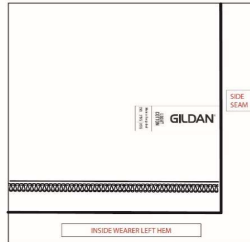

Narrow width, rib collar

Small size tab off center of back neck

Taped neck and shoulders for comfort and durability

Modern classic fit, side seamed body

Black: Black size tab with white lettering (neck) and black Joker label (side seam)

White: White size tab with black lettering (neck) and white Joker (side seam)

Companion style: 3000, 3000B

Proud member of the U.S. Cotton Trust Protocol

Gildan partners with Better Cotton to improve cotton farming globally

**Made With Respect**

**Country of Origin**  
**Case Packs**

Bangladesh  
XS - 2XL      72 PIECES  
3XL            36 PIECES  
4XL - 5XL    12 PIECES

**Colours**  
**SKU's**

2  
18

**SPECIFICATIONS**

Centimeters	Tot+/-	XS	S	M	L	XL	2XL	3XL	4XL	5XL
<b>Chest (A)</b>	2.540	40.640	45.720	50.800	55.880	60.960	66.040	71.120	76.200	81.280
<b>Length from HPS (B)</b>	2.540	68.580	71.120	73.660	76.200	78.740	81.280	83.820	86.360	88.900
<b>Sleeve length (Center back) (D2)</b>	1.905	35.243	38.418	41.910	45.720	49.530	53.340	56.833	60.008	63.500
Inches	Tot+/-	XS	S	M	L	XL	2XL	3XL	4XL	5XL
<b>Chest (A)</b>	1.000	16.000	18.000	20.000	22.000	24.000	26.000	28.000	30.000	32.000
<b>Length from HPS (B)</b>	1.000	27.000	28.000	29.000	30.000	31.000	32.000	33.000	34.000	35.000
<b>Sleeve length (Center back) (D2)</b>	0.750	13.875	15.125	16.500	18.000	19.500	21.000	22.375	23.625	25.000

**COLOURS**

Code	Colour Chip	Sizes	Comments
036		XS-5XL	
030		XS-5XL	

**CHANGES**

**Additions**  
XS, S, M, L, XL, 2XL, 3XL, 4XL, 5XL      Black, White  
Total Net Change 18 SKU's