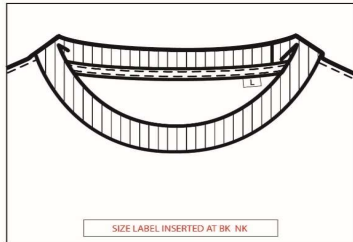

Narrow width, rib collar

Small size tab off center of back neck

Taped neck and shoulders for comfort and durability

Modern classic fit, side seamed body

Black: Black size tab with white lettering (neck) and black Joker label (side seam)

White: White size tab with black lettering (neck) and white Joker (side seam)

Companion style: 3000, 3000B

Proud member of the U.S. Cotton Trust Protocol

Gildan partners with Better Cotton to improve cotton farming globally

**Made With Respect**

**Country of Origin**  
**Case Packs**

Bangladesh  
XS - 2XL      72 PIECES  
3XL            36 PIECES  
4XL - 5XL    12 PIECES

**Colours**  
**SKU's**

2  
18

**SPECIFICATIONS**

Centimeters	Tot+/-	XS	S	M	L	XL	2XL	3XL	4XL	5XL
<b>Chest (A)</b>	2.540	40.640	45.720	50.800	55.880	60.960	66.040	71.120	76.200	81.280
<b>Length from HPS (B)</b>	2.540	68.580	71.120	73.660	76.200	78.740	81.280	83.820	86.360	88.900
<b>Sleeve length (Center back) (D2)</b>	1.905	35.243	38.418	41.910	45.720	49.530	53.340	56.833	60.008	63.500
Inches	Tot+/-	XS	S	M	L	XL	2XL	3XL	4XL	5XL
<b>Chest (A)</b>	1.000	16.000	18.000	20.000	22.000	24.000	26.000	28.000	30.000	32.000
<b>Length from HPS (B)</b>	1.000	27.000	28.000	29.000	30.000	31.000	32.000	33.000	34.000	35.000
<b>Sleeve length (Center back) (D2)</b>	0.750	13.875	15.125	16.500	18.000	19.500	21.000	22.375	23.625	25.000