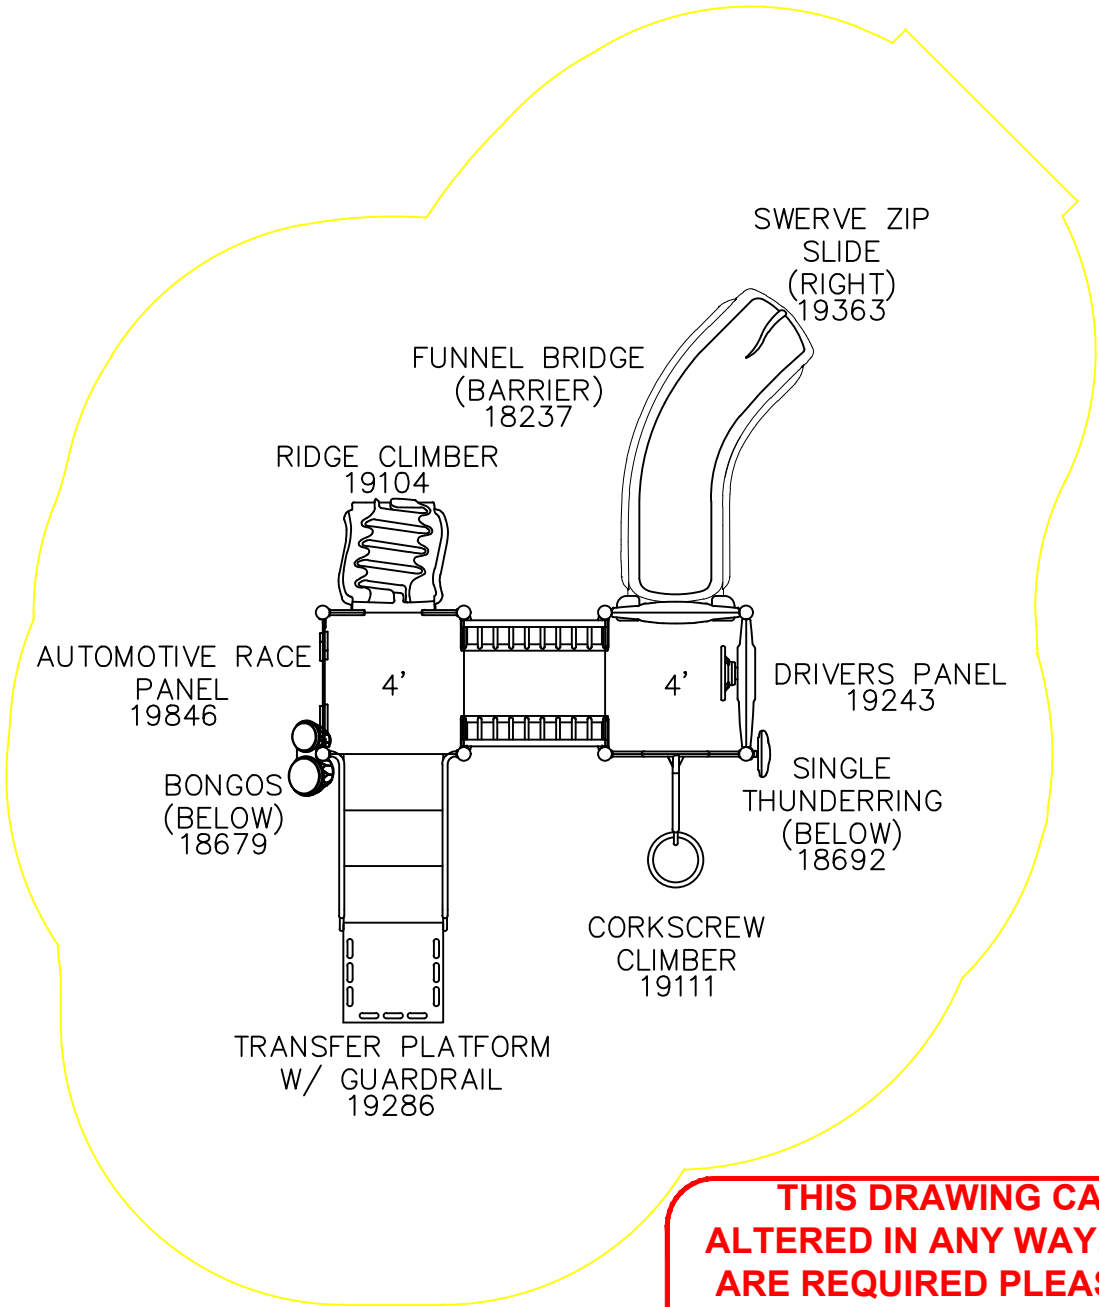

23'-2"

27'-7"

**THIS DRAWING CANNOT BE
ALTERED IN ANY WAY. IF CHANGES
ARE REQUIRED PLEASE CONTACT
YOUR GAMETIME REPRESENTATIVE
@ 1-800-235-2440.**