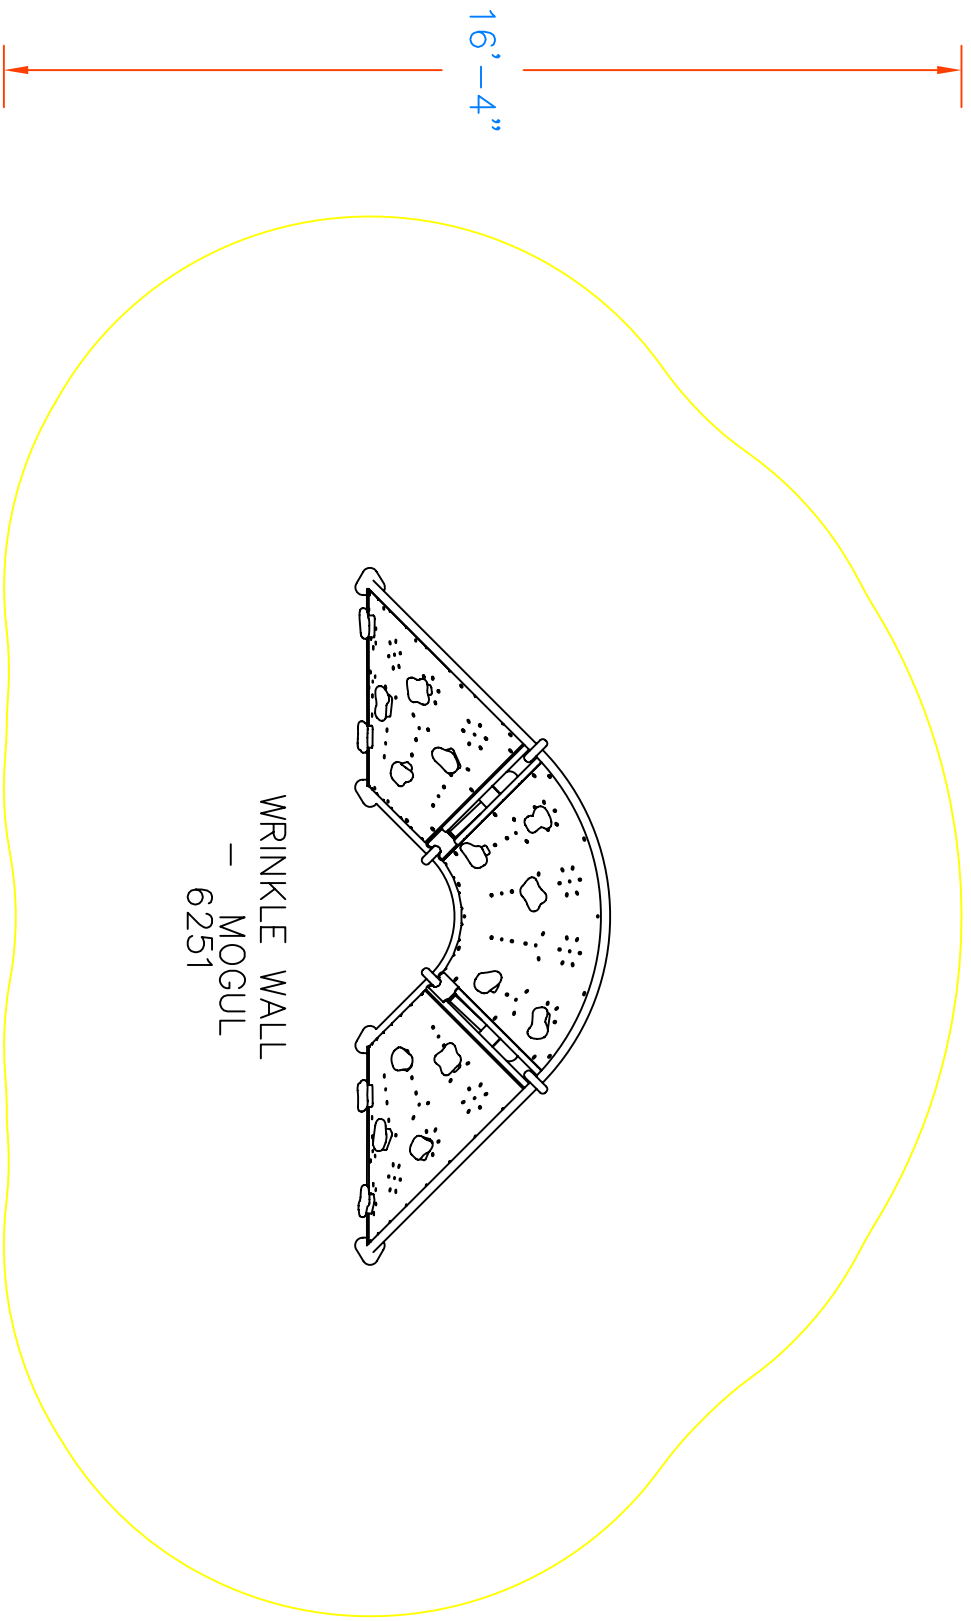

23'-11"

16'-4"

WRINKLE WALL  
- MOGUL  
6251

**THIS DRAWING CANNOT BE  
ALTERED IN ANY WAY. IF CHANGES  
ARE REQUIRED PLEASE CONTACT  
YOUR GAMETIME REPRESENTATIVE  
@ 1-800-235-2440.**