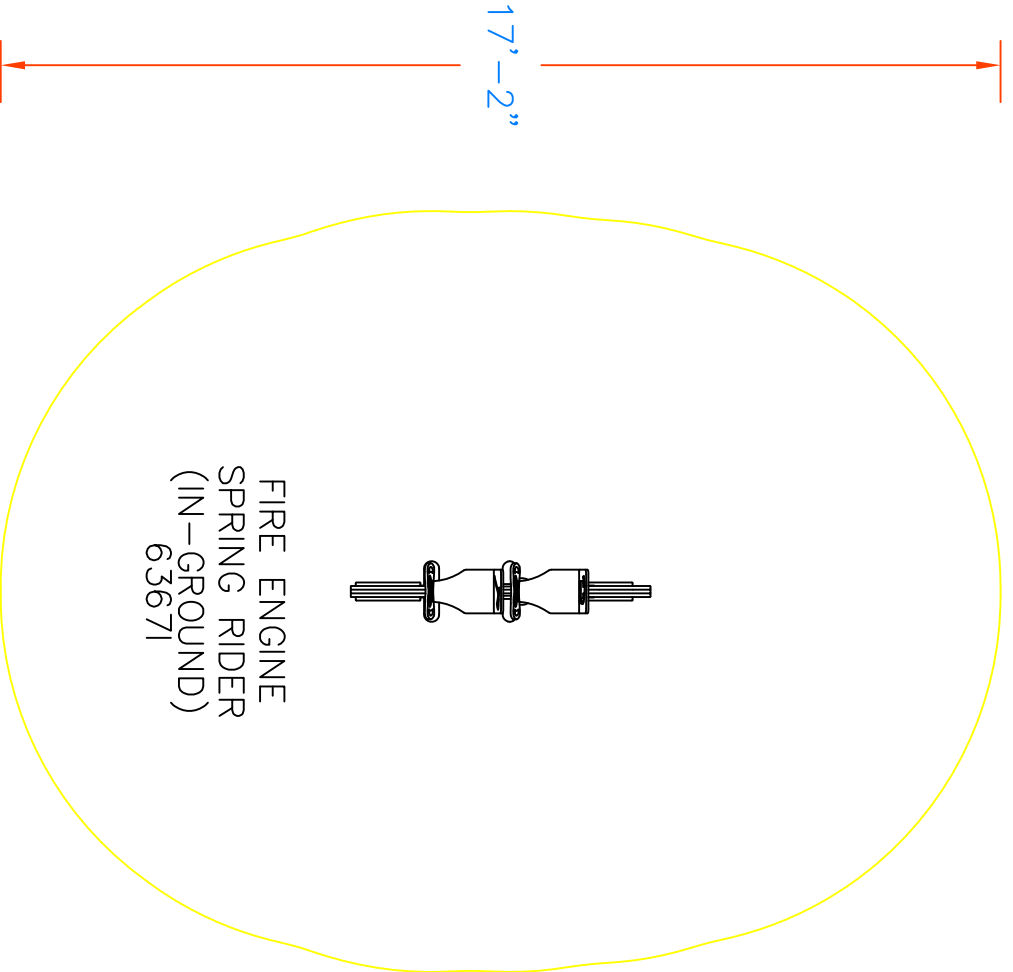

13'-0"

FIRE ENGINE
SPRING RIDER
(IN-GROUND)
63671

**THIS DRAWING CANNOT BE
ALTERED IN ANY WAY. IF CHANGES
ARE REQUIRED PLEASE CONTACT
YOUR GAMETIME REPRESENTATIVE
@ 1-800-235-2440.**