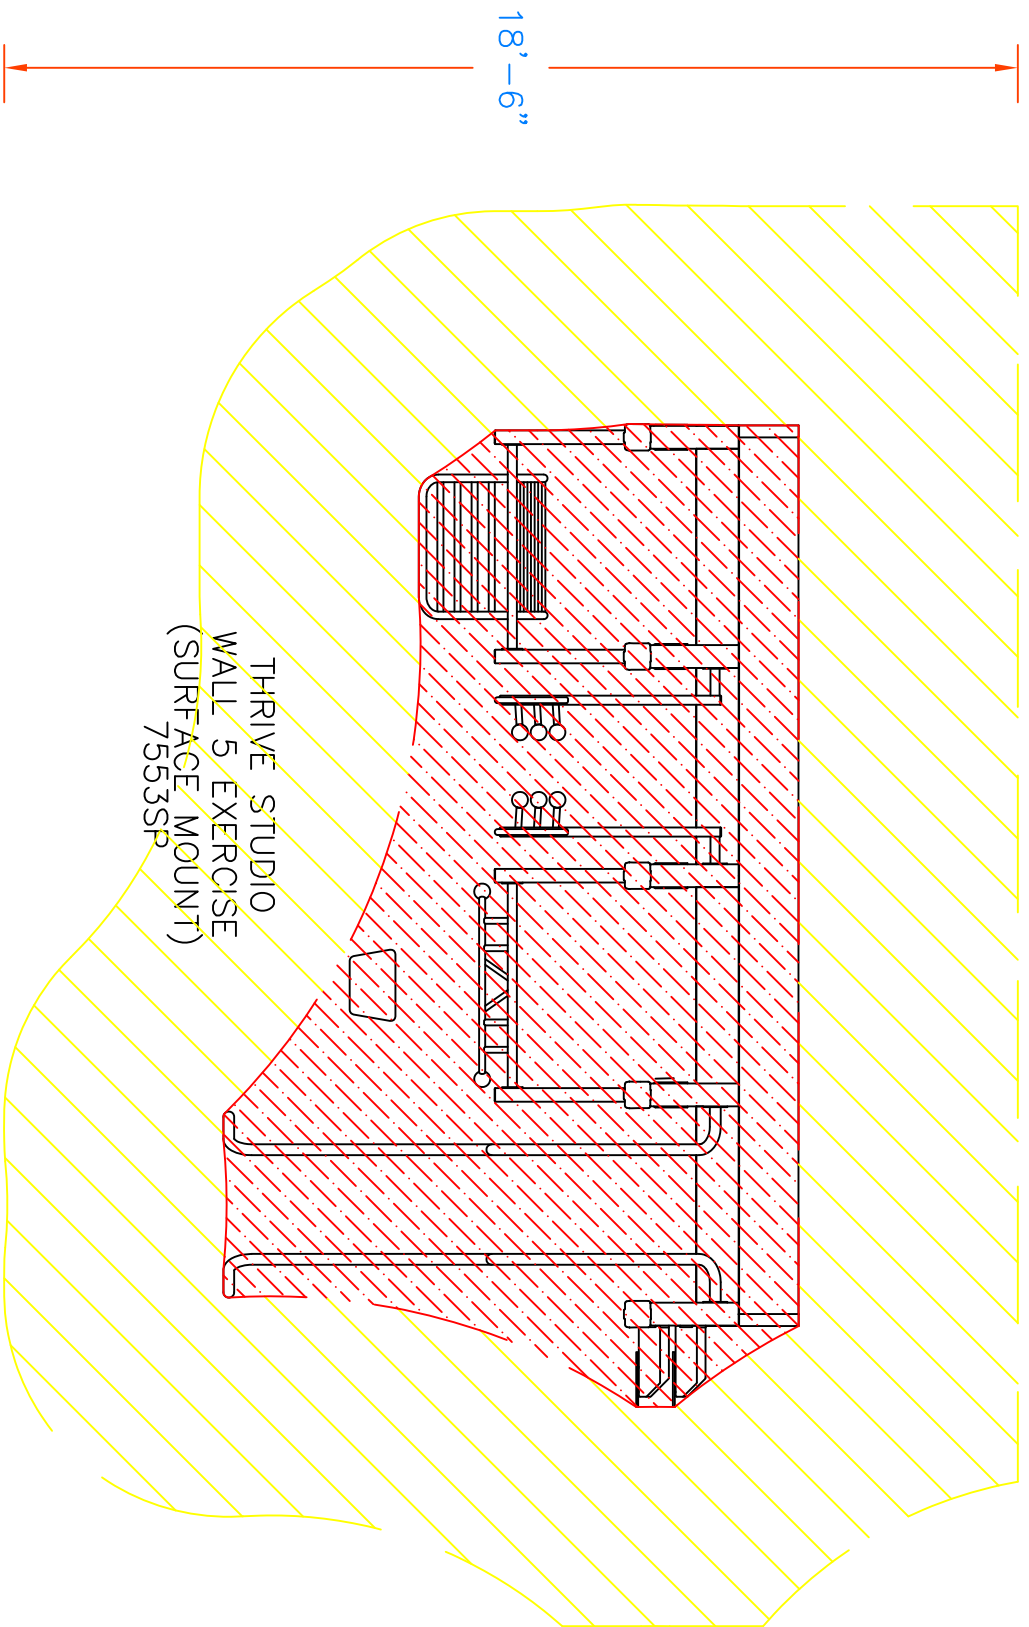

25'-11"

**THIS DRAWING CANNOT BE  
ALTERED IN ANY WAY. IF CHANGES  
ARE REQUIRED PLEASE CONTACT  
YOUR GAMETIME REPRESENTATIVE  
@ 1-800-235-2440.**