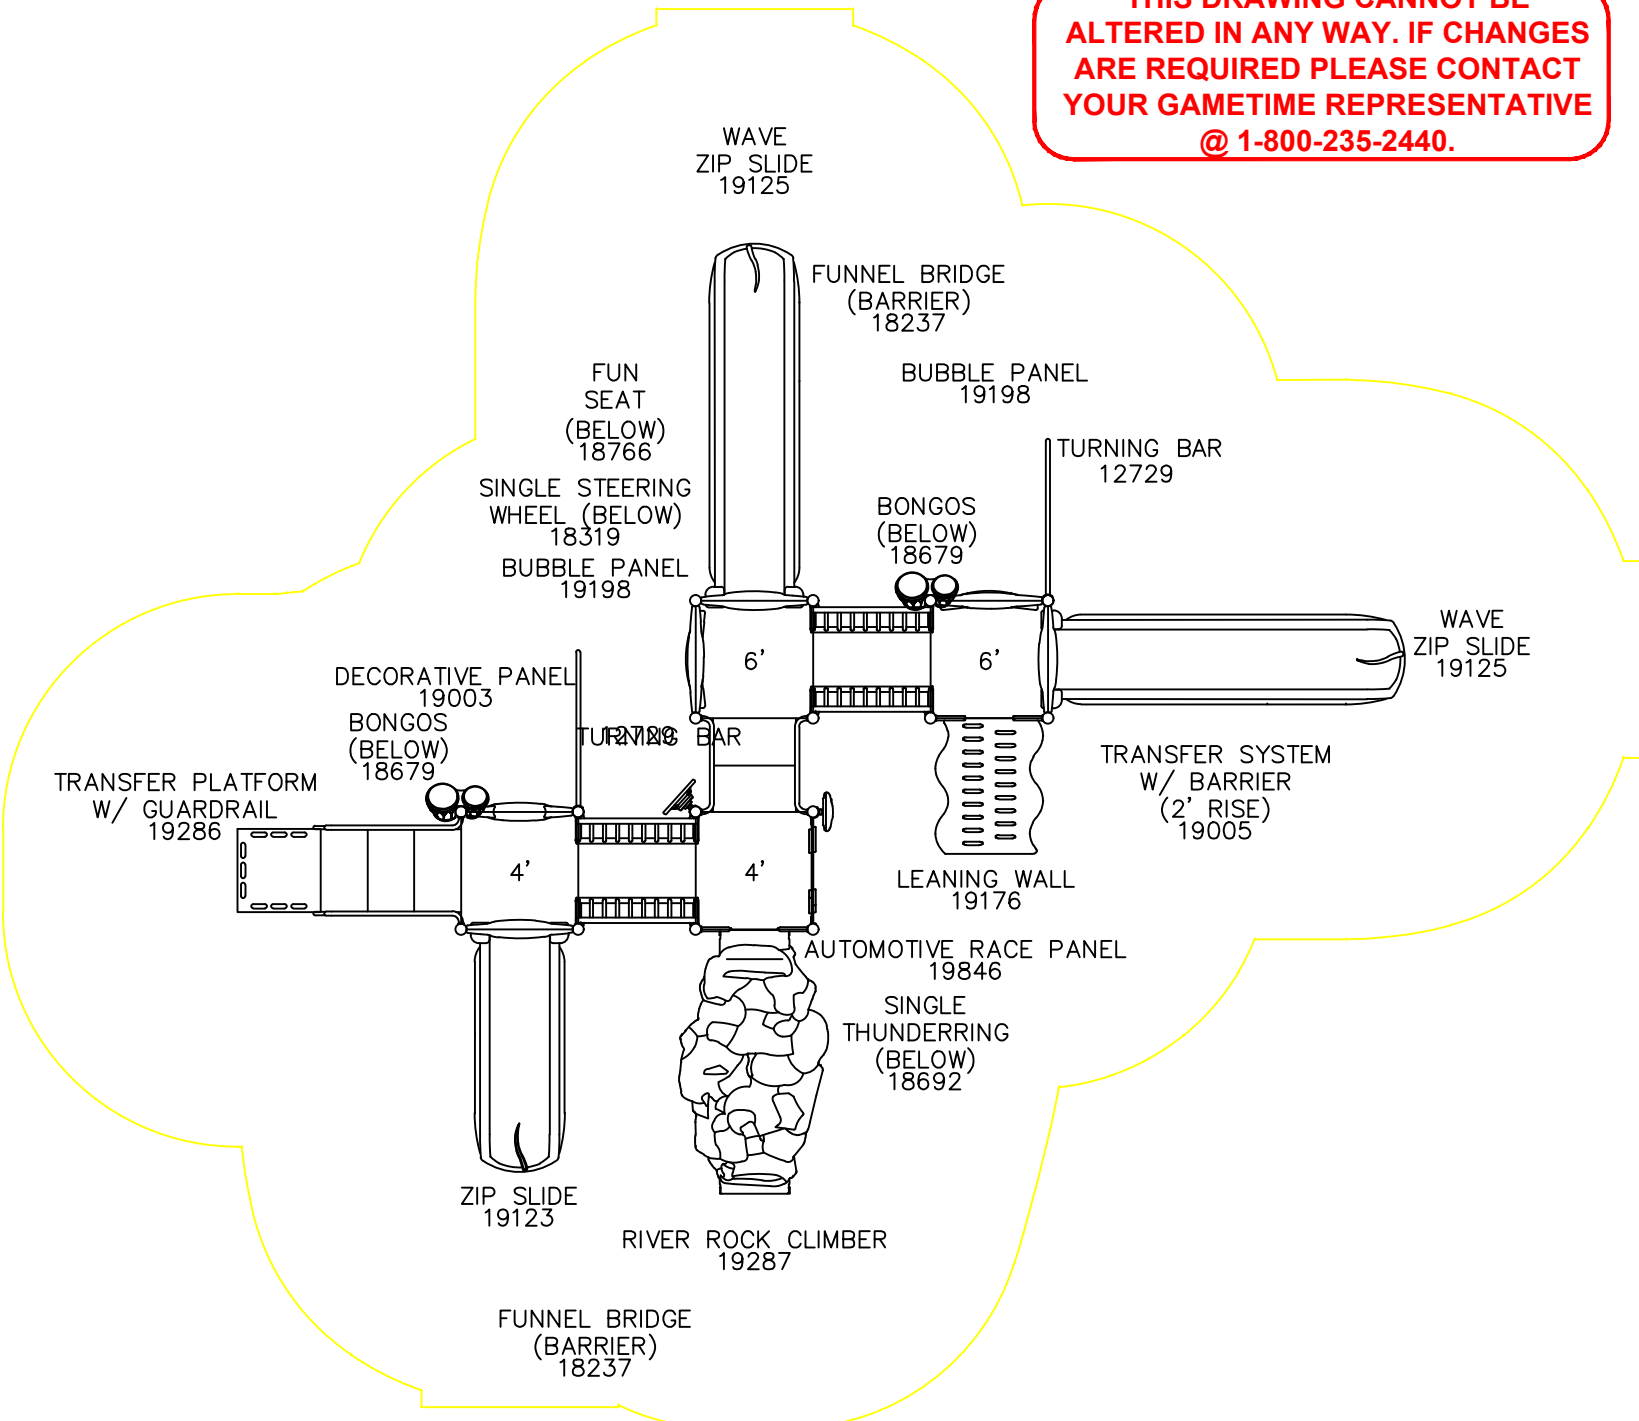

41'-10"

36'-3"

**THIS DRAWING CANNOT BE ALTERED IN ANY WAY. IF CHANGES ARE REQUIRED PLEASE CONTACT YOUR GAMETIME REPRESENTATIVE @ 1-800-235-2440.**

WAVE  
ZIP SLIDE  
19125

FUNNEL BRIDGE  
(BARRIER)  
18237

FUN  
SEAT  
(BELOW)  
18766

BUBBLE PANEL  
19198

SINGLE STEERING  
WHEEL (BELOW)  
18319

TURNING BAR  
12729

BUBBLE PANEL  
19198

BONGOS  
(BELOW)  
18679

WAVE  
ZIP SLIDE  
19125

DECORATIVE PANEL  
19003

6'

6'

BONGOS  
(BELOW)  
18679

TURNING BAR

TRANSFER PLATFORM  
W/ GUARDRAIL  
19286

TRANSFER SYSTEM  
W/ BARRIER  
(2' RISE)  
19005

4'

4'

LEADING WALL  
19176

AUTOMOTIVE RACE PANEL  
19846

ZIP SLIDE  
19123

SINGLE  
THUNDERING  
(BELOW)  
18692

RIVER ROCK CLIMBER  
19287

FUNNEL BRIDGE  
(BARRIER)  
18237