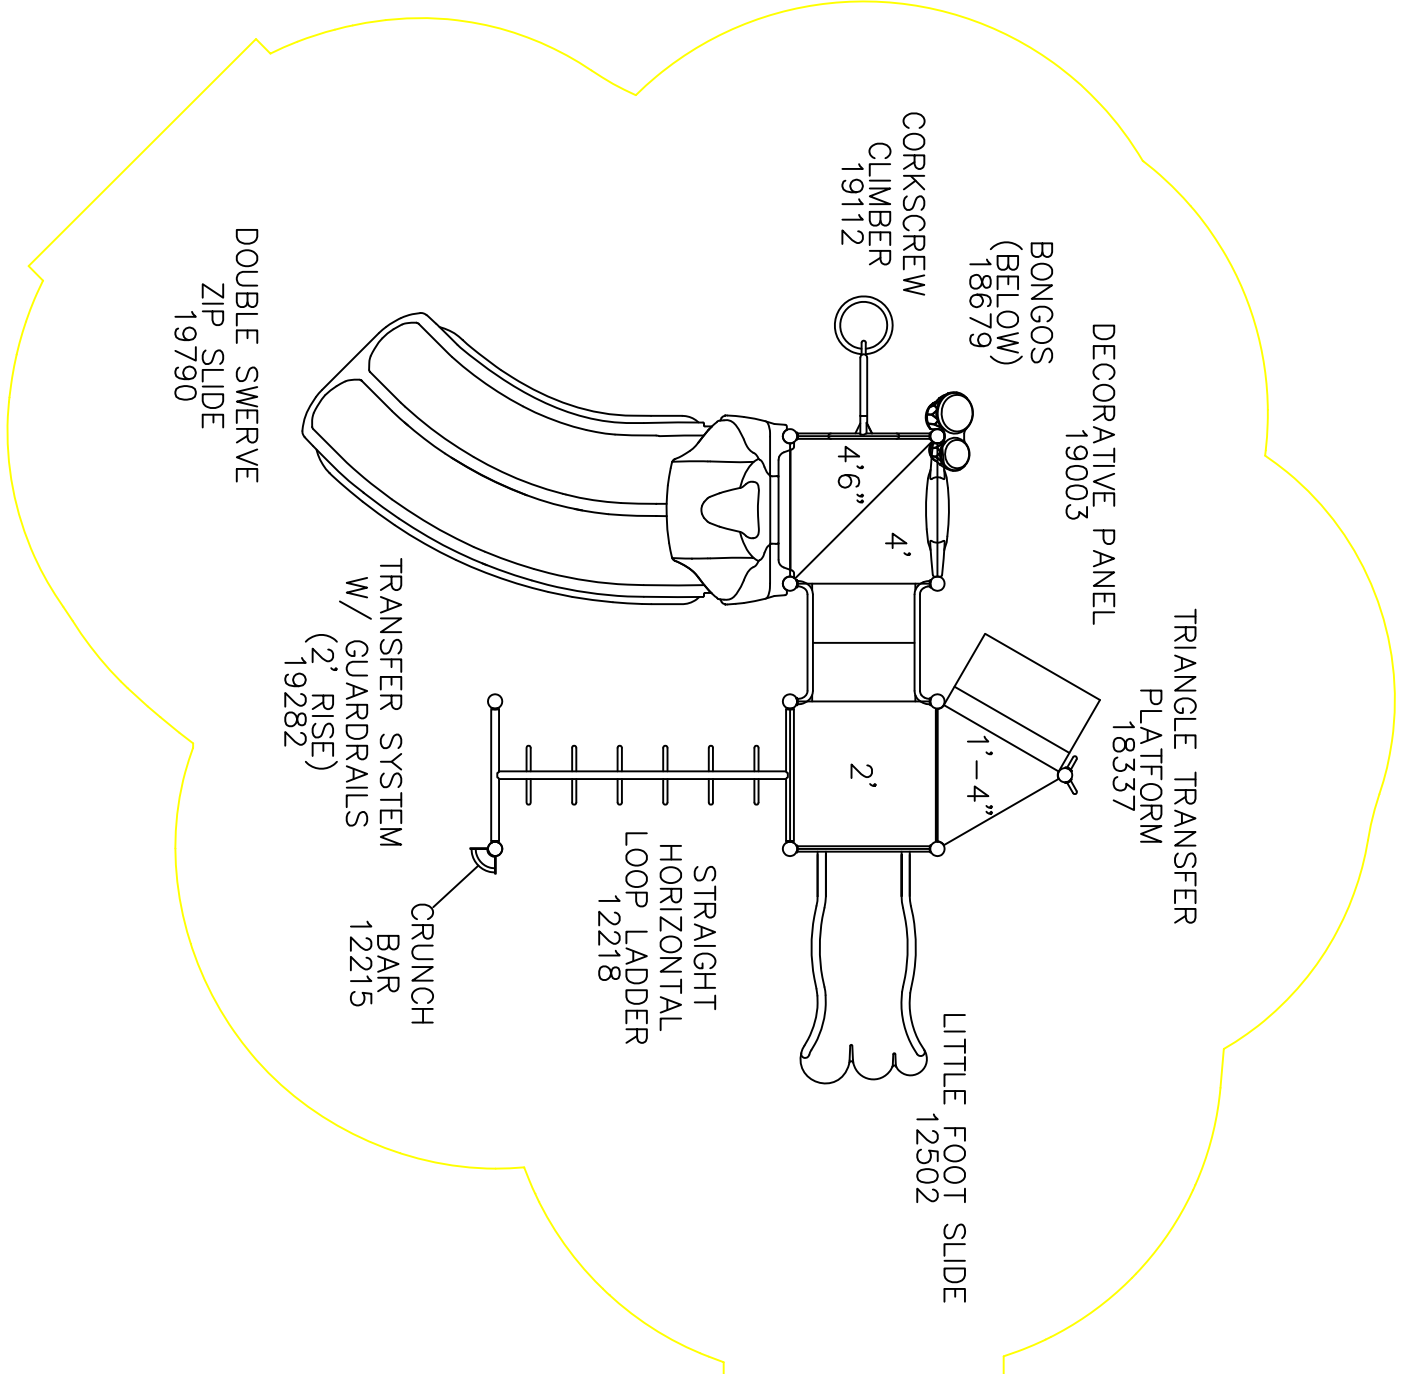

28'-0"

28'-3"

TRIANGLE TRANSFER PLATFORM 18337

DECORATIVE PANEL 19003

BONGOS (BELOW) 18679

CORKSCREW CLIMBER 19112

LITTLE FOOT SLIDE 12502

STRAIGHT HORIZONTAL LOOP LADDER 12218

CRUNCH BAR 12215

TRANSFER SYSTEM W/ GUARDRAILS (2' RISE) 19282

DOUBLE SWERVE ZIP SLIDE 19790