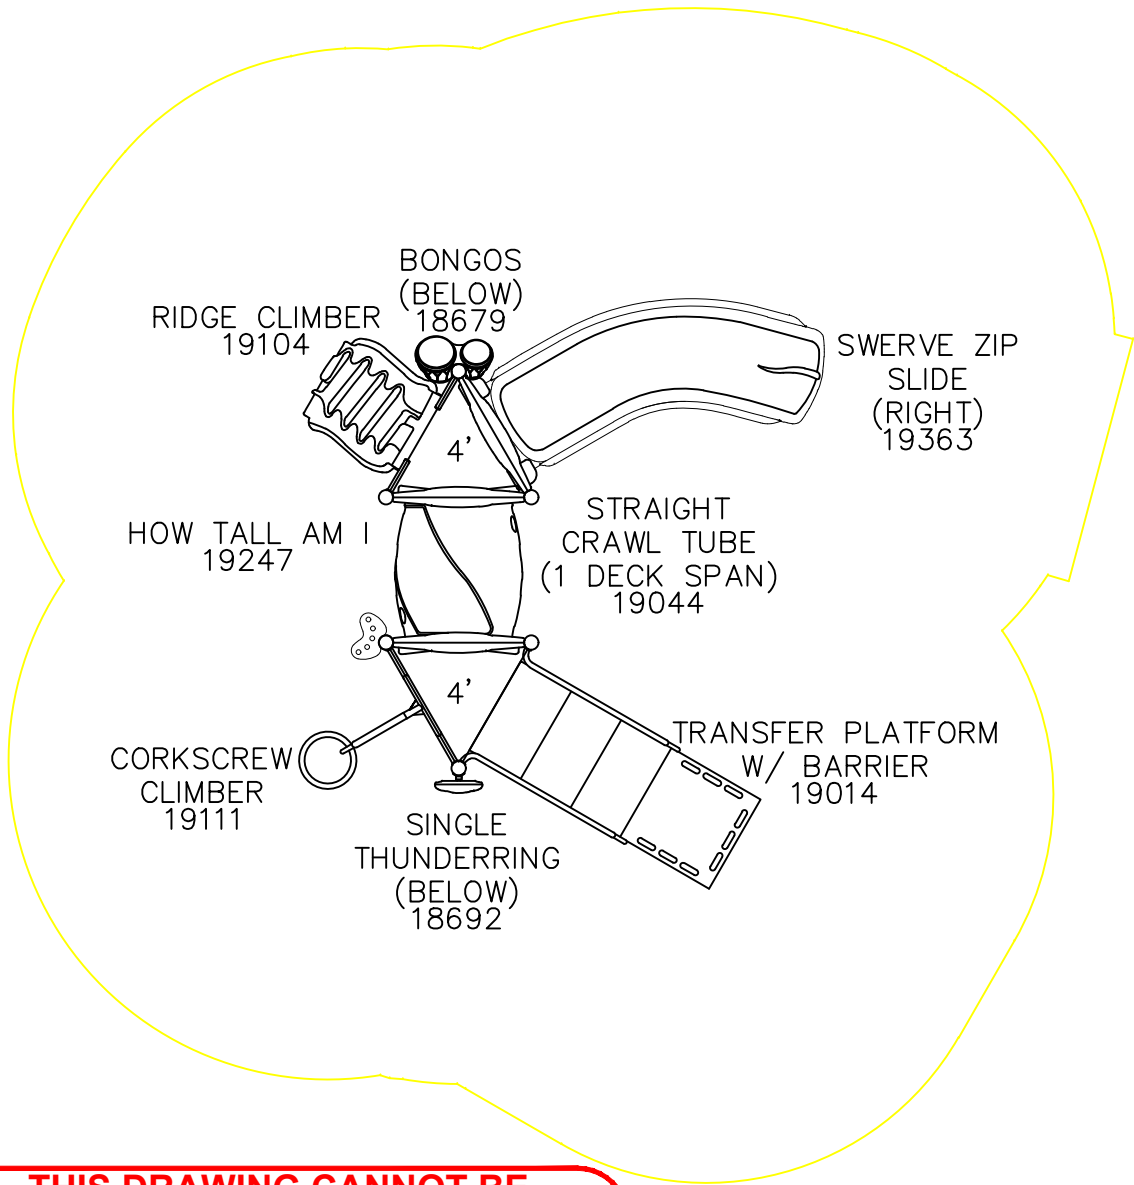

23'-3"

24'-3"

THIS DRAWING CANNOT BE ALTERED IN ANY WAY. IF CHANGES ARE REQUIRED PLEASE CONTACT YOUR GAMETIME REPRESENTATIVE @ 1-800-235-2440.