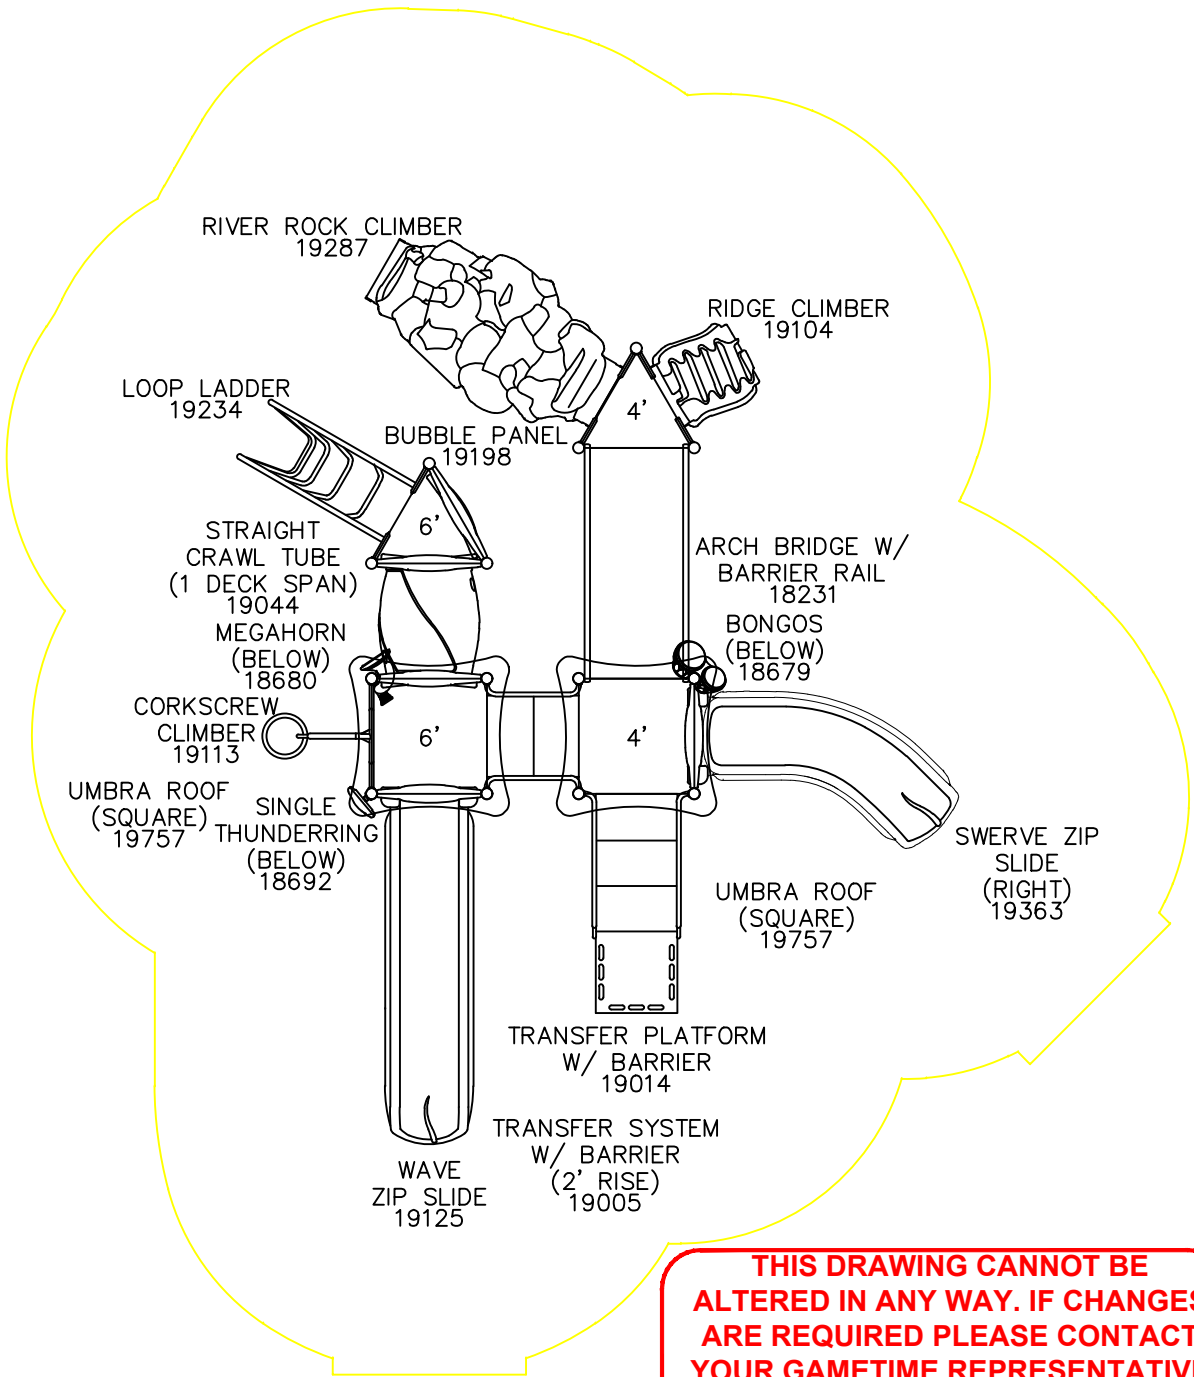

30'-9"

35'-7"

**THIS DRAWING CANNOT BE ALTERED IN ANY WAY. IF CHANGES ARE REQUIRED PLEASE CONTACT YOUR GAMETIME REPRESENTATIVE @ 1-800-235-2440.**