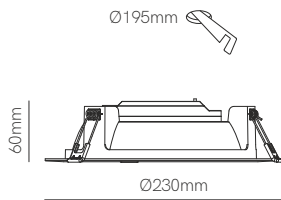

Air recessed

Technical Information

Power	22W
Driver	DOB
Installation	Recessed
Color Temperature	Switch 2.700K / 3.200K / 4.000K
Lumens	2.200 lm
Material	Polybutylene and Polycarbonate
Finishes	White
Code	○ 5018