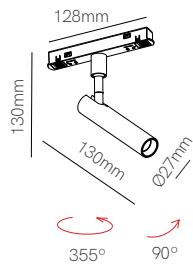

Alp 48V

Alp 48V suspension

\*Need power supply (page 410).

Technical Information

|                   |                 |                 |
|-------------------|-----------------|-----------------|
| Power             | 4,5W            | 4,5W            |
| Installation      | Magnet Track    | Magnet Track    |
| Color Temperature | 2.700K / 3.000K | 2.700K / 3.000K |
| Lumens            | 260 lm / 270 lm | 260 lm / 270 lm |
| Material          | Aluminium       | Aluminium       |
| Finishes          | White / Black   | White / Black   |