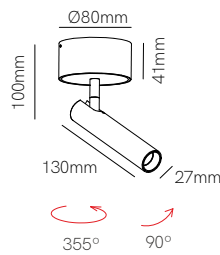

Alp surface

Technical Information

Power	4,5W
Installation	Surface
Color Temperature	2.700K / 3.000K
Lumens	220 lm
Material	Aluminium
Finishes	White / Black

Code	○	2.700K	5357
	○	3.000K	5358
	●	2.700K	5360
	●	3.000K	5361