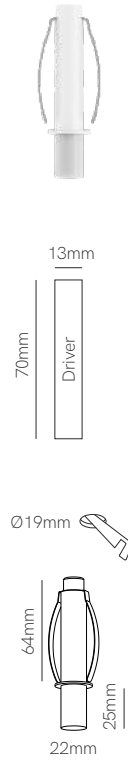

Nano Argo flat recessed

Argo recessed

Argo XL recessed

RECESSED

Technical Information

Power	2W	3,5W	3,5W
Driver	3,3 VDC 200 mA	18 VDC 140 mA	18 VDC 140 mA
Installation	Recessed	Recessed	Recessed
Color Temperature	2.700K / 3.000K / 4.000K	2.700K / 3.000K / 4.000K	2.700K / 3.000K / 4.000K
Lumens	80 lm	125 lm	125 lm
Material	Aluminium and acrylic	Aluminium and acrylic	Aluminium and acrylic
Finishes	White / Black	White / Black	White / Black
Code	<ul style="list-style-type: none"> ○ 2.700K 5258 ○ 3.000K 5259 ○ 4.000K 5260 ● 2.700K 5261 ● 3.000K 5262 ● 4.000K 5263 	<ul style="list-style-type: none"> ○ 2.700K 5246 ○ 3.000K 5247 ○ 4.000K 5248 ● 2.700K 5249 ● 3.000K 5250 ● 4.000K 5251 	<ul style="list-style-type: none"> ○ 2.700K 5252 ○ 3.000K 5253 ○ 4.000K 5254 ● 2.700K 5255 ● 3.000K 5256 ● 4.000K 5257

3 YEARS WARRANTY | 35.000 HOURS | IP 20 | 220/240 VAC | PF >0,5 | CRI ≥90 | 180° | 50/60 Hz | +40°C / -20°C | 1/100