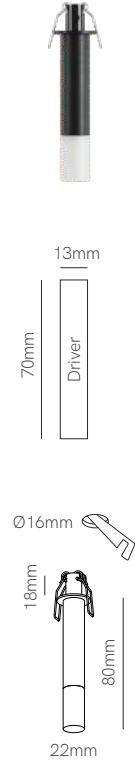

Nano Argo flat recessed

Argo recessed

Argo XL recessed

RECESSED

Technical Information

Power	2W	3,5W	3,5W
Driver	3,3 VDC 200 mA	18 VDC 140 mA	18 VDC 140 mA
Installation	Recessed	Recessed	Recessed
Color Temperature	2.700K / 3.000K / 4.000K	2.700K / 3.000K / 4.000K	2.700K / 3.000K / 4.000K
Lumens	80 lm	125 lm	125 lm
Material	Aluminium and acrylic	Aluminium and acrylic	Aluminium and acrylic
Finishes	White / Black	White / Black	White / Black
Code	<ul style="list-style-type: none"> ○ 2.700K 5258 ○ 3.000K 5259 ○ 4.000K 5260 ● 2.700K 5261 ● 3.000K 5262 ● 4.000K 5263 	<ul style="list-style-type: none"> ○ 2.700K 5246 ○ 3.000K 5247 ○ 4.000K 5248 ● 2.700K 5249 ● 3.000K 5250 ● 4.000K 5251 	<ul style="list-style-type: none"> ○ 2.700K 5252 ○ 3.000K 5253 ○ 4.000K 5254 ● 2.700K 5255 ● 3.000K 5256 ● 4.000K 5257

3 YEARS WARRANTY | 35.000 HOURS | IP 20 | 220/240 VAC | PF >0,5 | CRI ≥90 | 180° | 50/60 Hz | +40°C / -20°C | 1/100