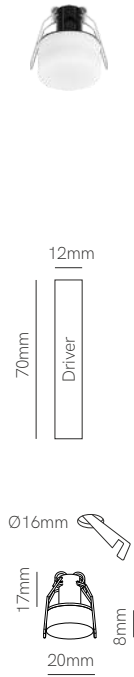

Nano Argo flat recessed

Argo recessed

Argo XL recessed

RECESSED

Technical Information

Power	2W	3,5W	3,5W
Driver	3,3 VDC 200 mA	18 VDC 140 mA	18 VDC 140 mA
Installation	Recessed	Recessed	Recessed
Color Temperature	2.700K / 3.000K / 4.000K	2.700K / 3.000K / 4.000K	2.700K / 3.000K / 4.000K
Lumens	80 lm	125 lm	125 lm
Material	Aluminium and acrylic	Aluminium and acrylic	Aluminium and acrylic
Finishes	White / Black	White / Black	White / Black
Code	<ul style="list-style-type: none"> ○ 2.700K 5258 ○ 3.000K 5259 ○ 4.000K 5260 ● 2.700K 5261 ● 3.000K 5262 ● 4.000K 5263 	<ul style="list-style-type: none"> ○ 2.700K 5246 ○ 3.000K 5247 ○ 4.000K 5248 ● 2.700K 5249 ● 3.000K 5250 ● 4.000K 5251 	<ul style="list-style-type: none"> ○ 2.700K 5252 ○ 3.000K 5253 ○ 4.000K 5254 ● 2.700K 5255 ● 3.000K 5256 ● 4.000K 5257