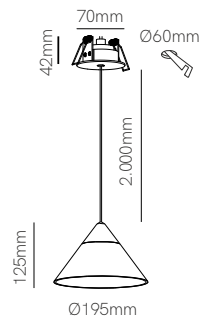

Ark suspension surface

Ark suspension recessed

Black-gray

White-transp.

Black-transp.

Technical Information

Power	6W	6W
Installation	Surface	Recessed
Color Temperature	2.700K / 3.000K	2.700K / 3.000K
Lumens	350 lm / 360 lm	350 lm / 360 lm
Material	Aluminium and acrylic	Aluminium and acrylic
Finishes	White-transparent / Black-transparent / Black-gray	White-transparent / Black-transparent / Black-gray
Code	4814 White-transp. 2.700K 4815 White-transp. 3.000K 4816 Black-transp. 2.700K 4817 Black-transp. 3.000K 4818 Black-gray 2.700K 4819 Black-gray 3.000K	4808 White-transp. 2.700K 4809 White-transp. 3.000K 4810 Black-transp. 2.700K 4811 Black-transp. 3.000K 4812 Black-gray 2.700K 4813 Black-gray 3.000K