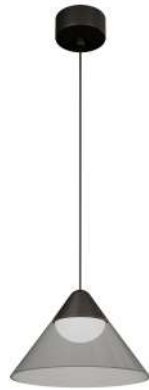

Ark suspension surface

Ark suspension recessed

Black-gray

White-transp.

Black-transp.

Technical Information

Power	6W	6W
Installation	Surface	Recessed
Color Temperature	2.700K / 3.000K	2.700K / 3.000K
Lumens	350 lm / 360 lm	350 lm / 360 lm
Material	Aluminium and acrylic	Aluminium and acrylic
Finishes	White-transparent / Black-transparent / Black-gray	White-transparent / Black-transparent / Black-gray
Code	4814 White-transp. 2.700K 4815 White-transp. 3.000K 4816 Black-transp. 2.700K 4817 Black-transp. 3.000K 4818 Black-gray 2.700K 4819 Black-gray 3.000K	4808 White-transp. 2.700K 4809 White-transp. 3.000K 4810 Black-transp. 2.700K 4811 Black-transp. 3.000K 4812 Black-gray 2.700K 4813 Black-gray 3.000K