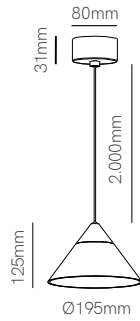

Ark suspension surface

Ark suspension recessed

Black-gray

White-transp.

Black-transp.

Technical Information

Power	6W	6W
Installation	Surface	Recessed
Color Temperature	2.700K / 3.000K	2.700K / 3.000K
Lumens	350 lm / 360 lm	350 lm / 360 lm
Material	Aluminium and acrylic	Aluminium and acrylic
Finishes	White-transparent / Black-transparent / Black-gray	White-transparent / Black-transparent / Black-gray
Code	4814 White-transp. 2.700K 4815 White-transp. 3.000K 4816 Black-transp. 2.700K 4817 Black-transp. 3.000K 4818 Black-gray 2.700K 4819 Black-gray 3.000K	4808 White-transp. 2.700K 4809 White-transp. 3.000K 4810 Black-transp. 2.700K 4811 Black-transp. 3.000K 4812 Black-gray 2.700K 4813 Black-gray 3.000K