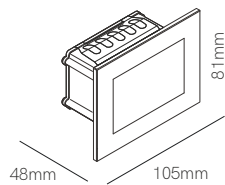

Artis r wall

Artis sq wall

Recessed box included  
67mm x Ø74mm

Recessed box included  
107mm x 73mm x 53mm

Surface box included  
54mm x Ø80mm

Surface box included  
103mm x 79mm x 57 mm

Technical Information

Power	4,5W	4,5W
Installation	Surface / Recessed	Surface / Recessed
Color Temperature	Switch 2.700K / 3.200K / 4.000K	Switch 2.700K / 3.200K / 4.000K
Lumens	130 lm	130 lm
Material	Aluminium and glass	Aluminium and glass
Finishes	White	White
Code	○ 5205	□ 5028

Accessories

Linear Joint IP68  
Ø26x95mm  
■ 5671

T Joint IP68  
74x118mm  
■ 5672

X Joint IP68  
122x122mm  
■ 5673

3 YEARS WARRANTY | 25.000 HOURS | → | IP 66 | 175/265 VAC | PF >0,5 | CRI ≥80 | | 120° | 50/60 Hz | | +50°C / -20°C | CCT SWITCH | 1/20