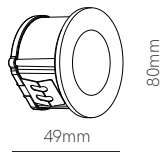

Artis r wall

Artis sq wall

Recessed box included  
67mm x Ø74mm

Recessed box included  
107mm x 73mm x 53mm

Surface box included  
54mm x Ø80mm

Surface box included  
103mm x 79mm x 57 mm

Technical Information

Power	4,5W	4,5W
Installation	Surface / Recessed	Surface / Recessed
Color Temperature	Switch 2.700K / 3.200K / 4.000K	Switch 2.700K / 3.200K / 4.000K
Lumens	130 lm	130 lm
Material	Aluminium and glass	Aluminium and glass
Finishes	White	White
Code	○ 5205	□ 5028

Accessories

Linear Joint IP68  
Ø26x95mm  
■ 5671

T Joint IP68  
74x118mm  
■ 5672

X Joint IP68  
122x122mm  
■ 5673

3 YEARS WARRANTY | 25.000 HOURS | → | IP 66 | 175/265 VAC | PF >0,5 | CRI ≥80 | | 120° | 50/60 Hz | | +50°C / -20°C | CCT SWITCH | 1/20