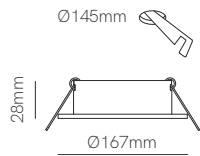

Avant r recessed

Avant sq recessed

*GU10 Bulbholder included.

Technical Information

Installation	Recessed	Recessed
Material	Aluminium	Aluminium
Finishes	White / Black	White / Black
Bulbholder	111mm GU10	111mm GU10
Code	<input type="radio"/> 4486 <input type="radio"/> 4487 <input checked="" type="radio"/> Custom RAL	<input type="checkbox"/> 4484 <input type="checkbox"/> 4485 <input checked="" type="checkbox"/> Custom RAL