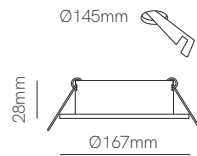

Avant r recessed

Avant sq recessed

*GU10 Bulbholder included.

Technical Information

Installation	Recessed	Recessed
Material	Aluminium	Aluminium
Finishes	White / Black	White / Black
Bulbholder	111mm GU10	111mm GU10
Code	<input type="radio"/> 4486 <input type="radio"/> 4487 <input checked="" type="radio"/> Custom RAL	<input type="checkbox"/> 4484 <input type="checkbox"/> 4485 <input checked="" type="checkbox"/> Custom RAL