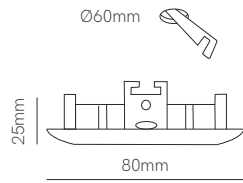

Fijo recessed

Basculante recessed

45°

Eclipse recessed

45°

*G5.3 Bulbholder included.

Technical Information

Installation	Recessed	Recessed	Recessed
Material	Aluminium	Aluminium	Aluminium
Finishes	White / Gray / Brushed chrome	White / Gray / Brushed chrome	Gray / Brushed chrome
Bulbholder	50mm G5.3	50mm G5.3	50mm G5.3
Code	<input type="radio"/> 206280M <input checked="" type="radio"/> 206284AL <input checked="" type="radio"/> 206285AL <input checked="" type="radio"/> Custom RAL	<input type="radio"/> 205280M <input checked="" type="radio"/> 205284AL <input checked="" type="radio"/> 205285AL <input checked="" type="radio"/> Custom RAL	<input checked="" type="checkbox"/> 222230 <input checked="" type="checkbox"/> 222238 <input checked="" type="checkbox"/> Custom RAL