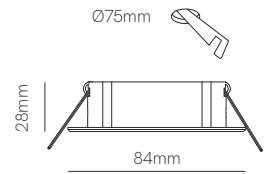

Fijo recessed

Basculante recessed

45°

Eclipse recessed

45°

*G5.3 Bulbholder included.

Technical Information

Installation	Recessed	Recessed	Recessed
Material	Aluminium	Aluminium	Aluminium
Finishes	White / Gray / Brushed chrome	White / Gray / Brushed chrome	Gray / Brushed chrome
Bulbholder	50mm G5.3	50mm G5.3	50mm G5.3
Code	<input type="radio"/> 206280M <input checked="" type="radio"/> 206284AL <input checked="" type="radio"/> 206285AL <input checked="" type="radio"/> Custom RAL	<input type="radio"/> 205280M <input checked="" type="radio"/> 205284AL <input checked="" type="radio"/> 205285AL <input checked="" type="radio"/> Custom RAL	<input checked="" type="checkbox"/> 222230 <input checked="" type="checkbox"/> 222238 <input checked="" type="checkbox"/> Custom RAL