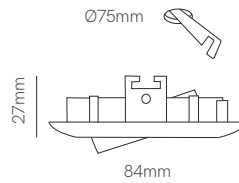

Fijo recessed

Basculante recessed

45°

Eclipse recessed

45°

*G5.3 Bulbholder included.

Technical Information

Installation	Recessed	Recessed	Recessed
Material	Aluminium	Aluminium	Aluminium
Finishes	White / Gray / Brushed chrome	White / Gray / Brushed chrome	Gray / Brushed chrome
Bulbholder	50mm G5.3	50mm G5.3	50mm G5.3
Code	<input type="radio"/> 206280M <input checked="" type="radio"/> 206284AL <input checked="" type="radio"/> 206285AL <input checked="" type="radio"/> Custom RAL	<input type="radio"/> 205280M <input checked="" type="radio"/> 205284AL <input checked="" type="radio"/> 205285AL <input checked="" type="radio"/> Custom RAL	<input checked="" type="checkbox"/> 222230 <input checked="" type="checkbox"/> 222238 <input checked="" type="checkbox"/> Custom RAL