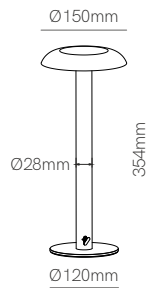

Bimba

Technical Information

Power	2W
Installation	Portable
Color Temperature	Switch 2.000K / 3.100K / 5.000K
Lumens	118 lm
Material	Aluminium
Finishes	White / Black / Brushed Gold / Champagne
Code	<ul style="list-style-type: none"> ○ 5325 ● 5326 ● 5327 ● 5328