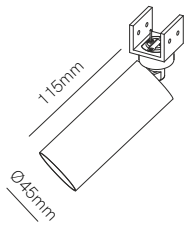

Bit 48V IP

*Need power supply (page 441).

Technical Information

Power	8W
Installation	Outdoor Track
Color Temperature	2.700K / 3.000K
Lumens	630 lm
Material	Aluminium
Finishes	White / Black

Code	<input type="radio"/>	2.700K	5396
	<input type="radio"/>	3.000K	5397
	<input checked="" type="radio"/>	2.700K	5398
	<input checked="" type="radio"/>	3.000K	5399