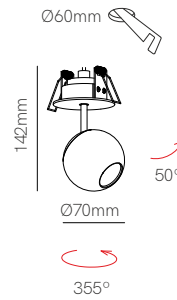

Mini Bora recessed

Bora recessed

RECESSED

Technical Information

Power	4,5W	8,5W
Driver	12 VDC 350mA	18 VDC 350mA
Installation	Recessed	Recessed
Color Temperature	2.700K / 3.000K	2.700K / 3.000K
Lumens	290 lm / 300 lm	530 lm / 540 lm
Material	Aluminium	Aluminium
Finishes	White / Black / Chrome / Rose gold	White / Black / Chrome / Rose gold