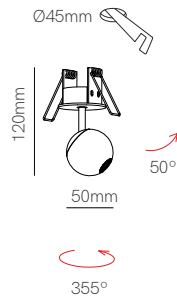

Mini Bora recessed

Bora recessed

RECESSED

Technical Information

Power	4,5W	8,5W
Driver	12 VDC 350mA	18 VDC 350mA
Installation	Recessed	Recessed
Color Temperature	2.700K / 3.000K	2.700K / 3.000K
Lumens	290 lm / 300 lm	530 lm / 540 lm
Material	Aluminium	Aluminium
Finishes	White / Black / Chrome / Rose gold	White / Black / Chrome / Rose gold