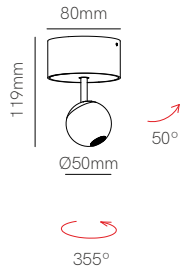

Mini Bora surface

Bora surface

Technical Information

Power	4,5W	8,5W
Installation	Surface	Surface
Color Temperature	2.700K / 3.000K	2.700K / 3.000K
Lumens	290 lm / 300 lm	530 lm / 540 lm
Material	Aluminium	Aluminium
Finishes	White / Black / Chrome / Rose gold	White / Black / Chrome / Rose gold