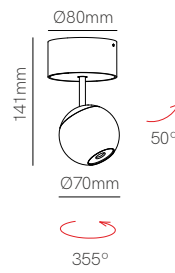

Mini Bora surface

Bora surface

Technical Information

Power	4,5W	8,5W
Installation	Surface	Surface
Color Temperature	2.700K / 3.000K	2.700K / 3.000K
Lumens	290 lm / 300 lm	530 lm / 540 lm
Material	Aluminium	Aluminium
Finishes	White / Black / Chrome / Rose gold	White / Black / Chrome / Rose gold