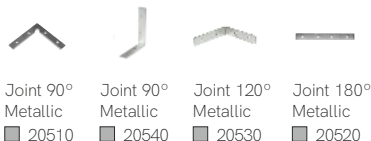

Joint 90° Metallic ☐ 20510
Joint 90° Metallic ☐ 20540
Joint 120° Metallic ☐ 20530
Joint 180° Metallic ☐ 20520

Box 10 accessories

End Cap
☐ 10621
☒ 10622
☐ 10623

Spring Clip Metallic ☐ 20710

Box 19 accessories

End Cap
☐ 19621
☒ 19622
☐ 19623

Clip Metallic ☐ 19330

Suspension Kit Metallic ☐ 20720 (2m)

Base 455x47x28mm

☐ 35331	☒ 35332	30W/24VDC on/off
☐ 35361	☒ 35362	60W/24VDC on/off
☐ 35311	☒ 35312	100W/24VDC on/off
☐ 35351	☒ 35352	150W/24VDC on/off
☐ 35731	☒ 35732	30W/24VDC dali
☐ 35761	☒ 35762	60W/24VDC dali
☐ 35711	☒ 35712	100W/24VDC dali
☐ 35751	☒ 35752	150W/24VDC dali