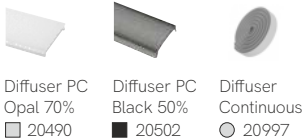

Common accessories

Diffuser PC Opal 70% ☐ 20490
Diffuser PC Black 50% ☒ 20502
Diffuser Continuous ☐ 20997