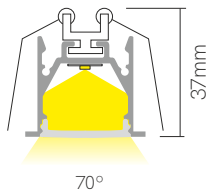

Box 10

Box 19

22mm x L

\*Useful area: 12x17,7mm.

\*Useful area: 12x17,7mm.

Box 10

Box 19

Compatible led strips.