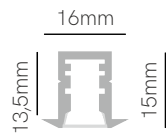

Box 11

Box 12

12mm x L

\*Useful area: 5x10mm.

\*Useful area: 5x10mm.

35°

35°

Box 11

### Technical Information

Max. power	15W/m	15W/m
Installation	Recessed	Surface
Material	Aluminium 6063 / 6060	Aluminium 6063 / 6060
Finishes	Aluminium	Aluminium
Code	<input type="checkbox"/> 11119 Custom RAL	<input type="checkbox"/> 12119 Custom RAL