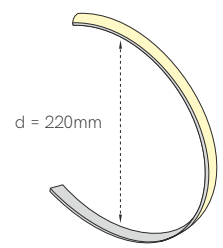

Box 13

*Useful area: 12x3mm.

Compatible led strips.

Technical Information

Max. power	15W/m
Installation	Surface / flex
Material	Aluminium 6063 / 6060
Finishes	Aluminium
Code	13113

Accessories

- Diffuser PC
Opal 70%
13480
- End Cap
13633
- End Cap
13623
- Clip
Metallic
13330