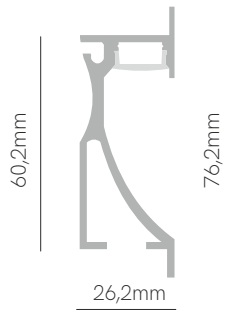

Box 21

\*Useful area: 12x3mm.

Compatible led strips.

Technical Information

Max. power	15W/m
Installation	Recessed
Material	Aluminium 6063 / 6060
Finishes	White / Aluminium
Code	<input type="checkbox"/> 21121 <input type="checkbox"/> 21119 <input checked="" type="checkbox"/> Custom RAL

Consult delivery terms and conditions.

Accessories

Diffuser PC  
Opal 70%  
 20497

Diffuser  
Silicone Opal 60%  
(max. 60m)  
 20469  
 20469-15

End Cap  
Left  
 21631  
 21633

End Cap  
Right  
 21621  
 21623