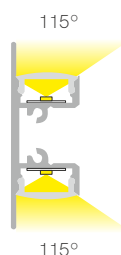

Box 22

*Useful area: 12x3mm.

Compatible led strips.

Technical Information

Max. power	2x15W/m
Installation	Surface
Material	Aluminium 6063 / 6060
Finishes	Black / Aluminium

Code	■ 22122
	□ 22119
	🌈 Custom RAL

🕒 Consult delivery terms and conditions.

Accessories

Diffuser PC
Opal 70%
□ 20497

Diffuser
Silicone Opal 60%
(max. 60m)
● 20469
● 20469-15

End Cap
■ 22622
□ 22623

Clip
Metallic
□ 22330