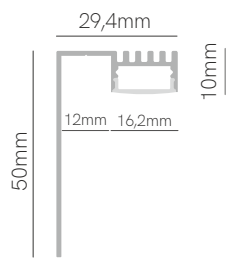

Box 33

*Useful area: 12,6x6,3mm.

Compatible led strips.

Technical Information

Max. power	20W/m
Installation	Surface
Material	Aluminium 6063 / 6060
Finishes	White / Black / Aluminium
Code	<input type="checkbox"/> 33121 <input checked="" type="checkbox"/> 33122 <input type="checkbox"/> 33119 <input type="checkbox"/> Custom RAL

Consult delivery terms and conditions.

Accessories

Diffuser PC
Opal 70%
 33440

Diffuser
Silicone Opal 60%
(max. 60m)
 20469
 20469-15

End Cap
 33621
 33622
 33623