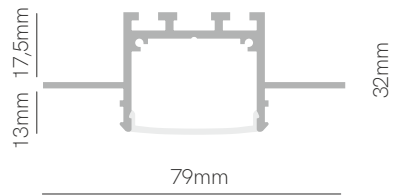

Box 37

 40mm x L

*Useful area: 23x20mm.

Compatible led strips.

Technical Information

Max. power	40W/m
Installation	Trimless
Material	Aluminium 6063 / 6060
Finishes	White
Code	<input type="checkbox"/> 37121
	<input checked="" type="checkbox"/>  Custom RAL

 Consult delivery terms and conditions.

Accessories

Diffuser PC
Opal 70%
 37480

End Cap
 37621

3 YEARS WARRANTY | IP 40 |  | 2m Max 