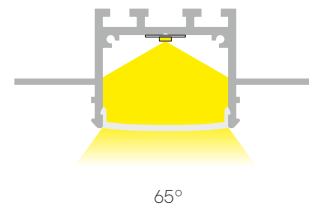

Box 37

 40mm x L

*Useful area: 23x20mm.

Compatible led strips.

Technical Information

Max. power	40W/m
Installation	Trimless
Material	Aluminium 6063 / 6060
Finishes	White
Code	<input type="checkbox"/> 37121
	<input checked="" type="checkbox"/>  Custom RAL