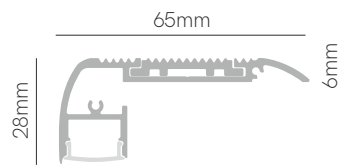

Box 67

\*Useful area: 12x3mm.

Compatible led strips.

Technical Information

Max. power	12W/m
Installation	Surface / stairs
Material	Aluminium 6063 / 6060
Finishes	Black
Code	■ 67122

Accessories

Diffuser PC  
Opal 70%  
■ 67440

End Cap  
Left  
■ 67632-L

End Cap  
Right  
■ 67632-R

PVC anti-skid cover  
■ 67452