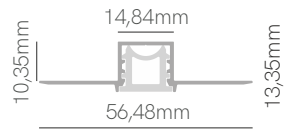

Box 69

*Useful area: 10x3mm.

Compatible led strips.

Technical Information

Max. power	15W/m
Installation	Trimless
Material	Aluminium 6063 / 6060
Finishes	Aluminium
Code	69119

Accessories

- 
 Diffuser
 Continuous (max. 20m)
 ○ 69440
- 
 End Cap
 ■ 69633
- 
 End Cap
 ■ 69623