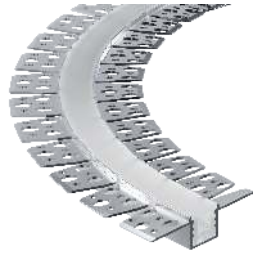

Box 69

*Useful area: 10x3mm.

Compatible led strips.

Technical Information

Max. power	15W/m
Installation	Trimless
Material	Aluminium 6063 / 6060
Finishes	Aluminium
Code	69119

Accessories

- 
 Diffuser
 Continuous (max. 20m)
 ○ 69440
- 
 End Cap
 ■ 69633
- 
 End Cap
 ■ 69623