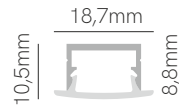

Box 87

*Useful area: 5x2,5mm.

70°

Box 92

*Useful area: 12x3mm.

95°

Compatible led strips.

Box 87

Box 92

Technical Information

Max. power	15W/m	15W/m
Installation	Recessed	Recessed
Material	Aluminium 6063 / 6060	Aluminium 6063 / 6060
Finishes	Black / Aluminium	Aluminium
Code	■ 87122 □ 87119 ⓘ Custom RAL	□ 92119 ⓘ Custom RAL