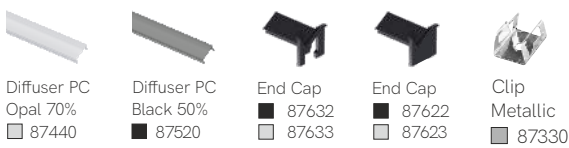

Box 87 accessories