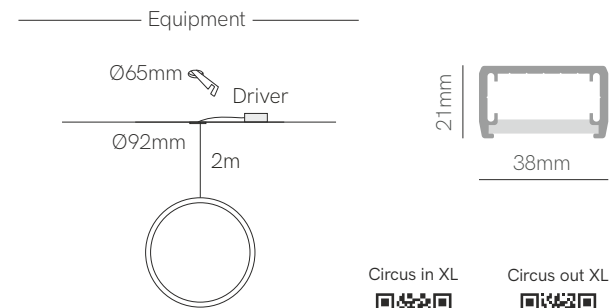

Circus in XL

Circus out XL

*Finished luminaire. Includes power supply, suspension kit and power cable.

Control accessories: page 327 pages 326-333 pages 334-335

Technical Information

Power	37W / 65W / 94W
Lumens	3.885 lm - 10.810 lm
Installation	Pendant
Material	Aluminium 6063
PCB	Flex (Fine 30)

Code	Diffuser (Angle)	Size (Power)	CCT (lm/W)	Driver	Colour	
Code 9	IN Opal (100°)	0	400mm (37W) 2	2.700K (105 lm/W) 2	On / Off 1	○ White (9003) 1
	OUT Opal (100°)	8	700mm (65W) 4	3.000K (110 lm/W) 3	Dali 2	● Black (9005) 2
			1.000mm (94W) 6	4.000K (115 lm/W) 4	Push 3	● Matt Gold 4
				RGB-W (60 lm/W) 7	Casambi 5	● Silver 5
				2.700-5.500K (70 lm/W) 9	Tuya 7	● Custom RAL