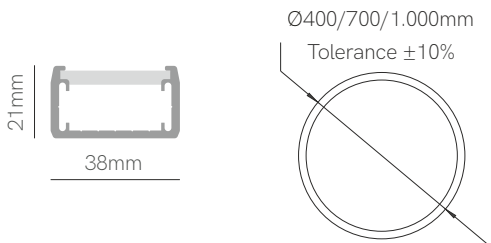

Circus in XL

Circus out XL

*Finished luminaire. Includes power supply, suspension kit and power cable.

Control accessories: page 327 pages 326-333 pages 334-335

Technical Information

Power	37W / 65W / 94W
Lumens	3.885 lm - 10.810 lm
Installation	Pendant
Material	Aluminium 6063
PCB	Flex (Fine 30)

Code	Diffuser (Angle)	Size (Power)	CCT (lm/W)	Driver	Colour	
Code 9	IN Opal (100°)	0	400mm (37W) 2	2.700K (105 lm/W) 2	On / Off 1	○ White (9003) 1
	OUT Opal (100°)	8	700mm (65W) 4	3.000K (110 lm/W) 3	Dali 2	● Black (9005) 2
			1.000mm (94W) 6	4.000K (115 lm/W) 4	Push 3	● Matt Gold 4
				RGB-W (60 lm/W) 7	Casambi 5	● Silver 5
				2.700-5.500K (70 lm/W) 9	Tuya 7	● Custom RAL