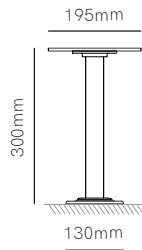

Clos base mini

Clos dual base mini

Clos base

Clos dual base

Technical Information

Installation	Floor	Floor	Floor	Floor
Material	Aluminium	Aluminium	Aluminium	Aluminium
Finishes	White / Black / Corten	White / Black / Corten	White / Black / Corten	White / Black / Corten
Code	<ul style="list-style-type: none"> ○ 4882 ● 4883 ● 4884 	<ul style="list-style-type: none"> ○ 4888 ● 4889 ● 4890 	<ul style="list-style-type: none"> ○ 4885 ● 4886 ● 4887 	<ul style="list-style-type: none"> ○ 4891 ● 4892 ● 4893
	1/24	1/24	1/12	1/12