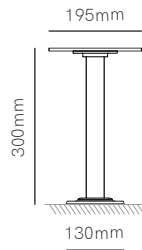

Clos base mini

Clos dual base mini

Clos base

Clos dual base

Technical Information

Installation	Floor	Floor	Floor	Floor
Material	Aluminium	Aluminium	Aluminium	Aluminium
Finishes	White / Black / Corten	White / Black / Corten	White / Black / Corten	White / Black / Corten
Code	<ul style="list-style-type: none"> ○ 4882 ● 4883 ● 4884 	<ul style="list-style-type: none"> ○ 4888 ● 4889 ● 4890 	<ul style="list-style-type: none"> ○ 4885 ● 4886 ● 4887 	<ul style="list-style-type: none"> ○ 4891 ● 4892 ● 4893
	1/24	1/24	1/12	1/12