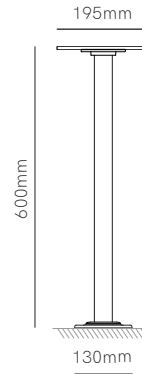

Clos base mini

Clos dual base mini

Clos base

Clos dual base

Technical Information

Installation	Floor	Floor	Floor	Floor
Material	Aluminium	Aluminium	Aluminium	Aluminium
Finishes	White / Black / Corten	White / Black / Corten	White / Black / Corten	White / Black / Corten
Code	<ul style="list-style-type: none"> ○ 4882 ● 4883 ● 4884 	<ul style="list-style-type: none"> ○ 4888 ● 4889 ● 4890 	<ul style="list-style-type: none"> ○ 4885 ● 4886 ● 4887 	<ul style="list-style-type: none"> ○ 4891 ● 4892 ● 4893
	1/24	1/24	1/12	1/12