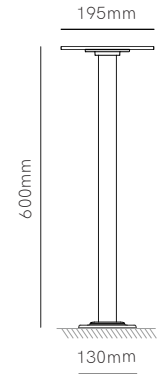

Clos base mini

Clos dual base mini

Clos base

Clos dual base

Technical Information

Installation	Floor	Floor	Floor	Floor
Material	Aluminium	Aluminium	Aluminium	Aluminium
Finishes	White / Black / Corten	White / Black / Corten	White / Black / Corten	White / Black / Corten
Code	<ul style="list-style-type: none"> ○ 4882 ● 4883 ● 4884 	<ul style="list-style-type: none"> ○ 4888 ● 4889 ● 4890 	<ul style="list-style-type: none"> ○ 4885 ● 4886 ● 4887 	<ul style="list-style-type: none"> ○ 4891 ● 4892 ● 4893
	1/24	1/24	1/12	1/12