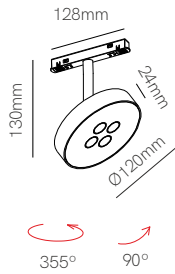

Cookie 48V

Cookie 48V

Cookie 48V suspension

*Need power supply (page 410).

 Casambi magnet track control (page 413).

Technical Information

Power	12W	12W	12W
Installation	Magnet Track	Magnet Track	Magnet Track
Color Temperature	2.700K / 3.000K	Dali 2.700K - 4.000K	Dali 2.700K - 4.000K
Lumens	940 lm / 950 lm	500 lm - 700 lm	500 lm - 700 lm
Material	Aluminium	Aluminium	Aluminium
Finishes	White / Black	White / Black	White / Black