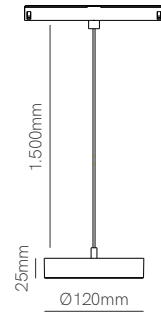

Cookie 48V

Cookie 48V

Cookie 48V suspension

*Need power supply (page 410).

 Casambi magnet track control (page 413).

Technical Information

Power	12W	12W	12W
Installation	Magnet Track	Magnet Track	Magnet Track
Color Temperature	2.700K / 3.000K	Dali 2.700K - 4.000K	Dali 2.700K - 4.000K
Lumens	940 lm / 950 lm	500 lm - 700 lm	500 lm - 700 lm
Material	Aluminium	Aluminium	Aluminium
Finishes	White / Black	White / Black	White / Black