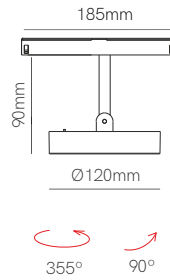

Cookie 48V

Cookie 48V

Cookie 48V suspension

*Need power supply (page 410).

 Casambi magnet track control (page 413).

Technical Information

Power	12W	12W	12W
Installation	Magnet Track	Magnet Track	Magnet Track
Color Temperature	2.700K / 3.000K	Dali 2.700K - 4.000K	Dali 2.700K - 4.000K
Lumens	940 lm / 950 lm	500 lm - 700 lm	500 lm - 700 lm
Material	Aluminium	Aluminium	Aluminium
Finishes	White / Black	White / Black	White / Black