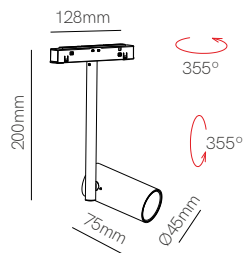

Dot 48V

TRACK LIGHTS

*Need power supply (page 410).

Technical Information

Power	11W
Installation	Magnet Track
Color Temperature	2.700K / 3.000K
Lumens	680 lm / 690 lm
Material	Aluminium
Finishes	White / Black
Code	<ul style="list-style-type: none"> ○ 2.700K 4768 ○ 3.000K 4769 ● 2.700K 4770 ● 3.000K 4771 ①  Custom RAL