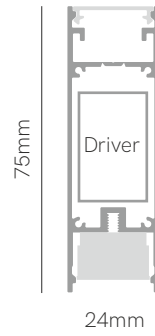

Evo fly

*Finished luminaire. Includes suspension kit, power cable and end caps.

Control accessories:  pages 326-333  pages 334-335

Technical Information

| | |
|--------------|-----------------------|
| Power | 44W / 55W / 66W / 77W |
| Lumens | 3.872 lm - 9.317 lm |
| Installation | Pendant |
| Material | Aluminium 6063 |
| PCB | Down Rigid / Up Flex |

| Code | Diffuser (Angle) | Size (Power) | CCT (lm/W) | Driver | Colour |
|---------------|------------------------|------------------------|--|-------------------|--|
| Code 4 | Down Black Slats (60°) | 1.120mm (44W) 4 | 2.700K Down (91-104 lm/W) Up (88 lm/W) | On / Off 1 | <input type="checkbox"/> White (9003) 1 |
| | Up Opal | 1.400mm (55W) 5 | | Dali 2 | <input type="checkbox"/> Black (9005) 2 |
| | Down White Slats (60°) | 1.680mm (66W) 6 | 3.000K Down (96-109 lm/W) Up (92 lm/W) | Push 3 | <input checked="" type="checkbox"/> Custom RAL |
| | Up Opal | 1.960mm (77W) 7 | | Casambi 5 | |
| | | | 4.000K Down (104-121 lm/W) Up (96 lm/W) | | |
| | | | 2.700K Down (95-105 lm/W) | | |
| | | | 6.500K Up (100 lm/W) | | |