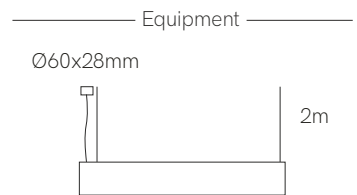

Evo fly

*Finished luminaire. Includes suspension kit, power cable and end caps.

Control accessories:  pages 326-333  pages 334-335

Technical Information

| | |
|--------------|-----------------------|
| Power | 44W / 55W / 66W / 77W |
| Lumens | 3.872 lm - 9.317 lm |
| Installation | Pendant |
| Material | Aluminium 6063 |
| PCB | Down Rigid / Up Flex |

| Code | Diffuser (Angle) | Size (Power) | CCT (lm/W) | Driver | Colour |
|---------------|------------------------|------------------------|--|-------------------|--|
| Code 4 | Down Black Slats (60°) | 1.120mm (44W) 4 | 2.700K Down (91-104 lm/W) Up (88 lm/W) | On / Off 1 | <input type="checkbox"/> White (9003) 1 |
| | Up Opal | 1.400mm (55W) 5 | | Dali 2 | <input type="checkbox"/> Black (9005) 2 |
| | Down White Slats (60°) | 1.680mm (66W) 6 | 3.000K Down (96-109 lm/W) Up (92 lm/W) | Push 3 | <input checked="" type="checkbox"/> Custom RAL |
| | Up Opal | 1.960mm (77W) 7 | | Casambi 5 | |
| | | | 4.000K Down (104-121 lm/W) Up (96 lm/W) | | |
| | | | 2.700K Down (95-105 lm/W) | | |
| | | | 6.500K Up (100 lm/W) | | |